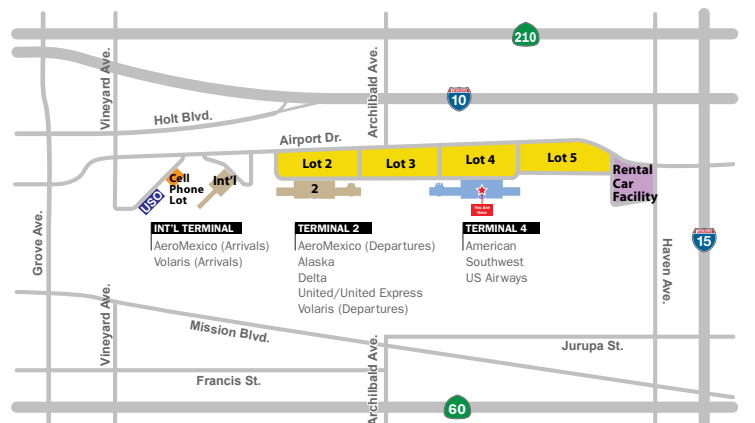

AIRPORT MAP