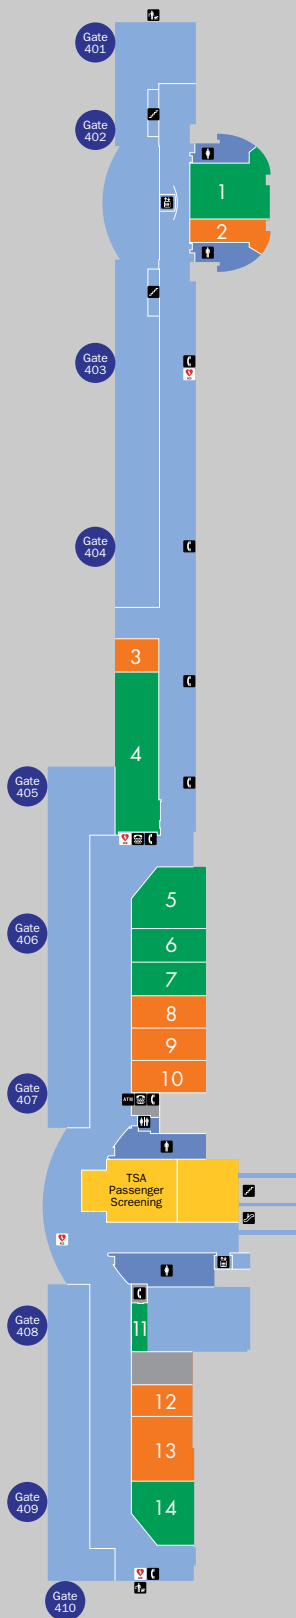

Welcome to LA/Ontario International Airport

Terminal 4 Directory – Upper Level