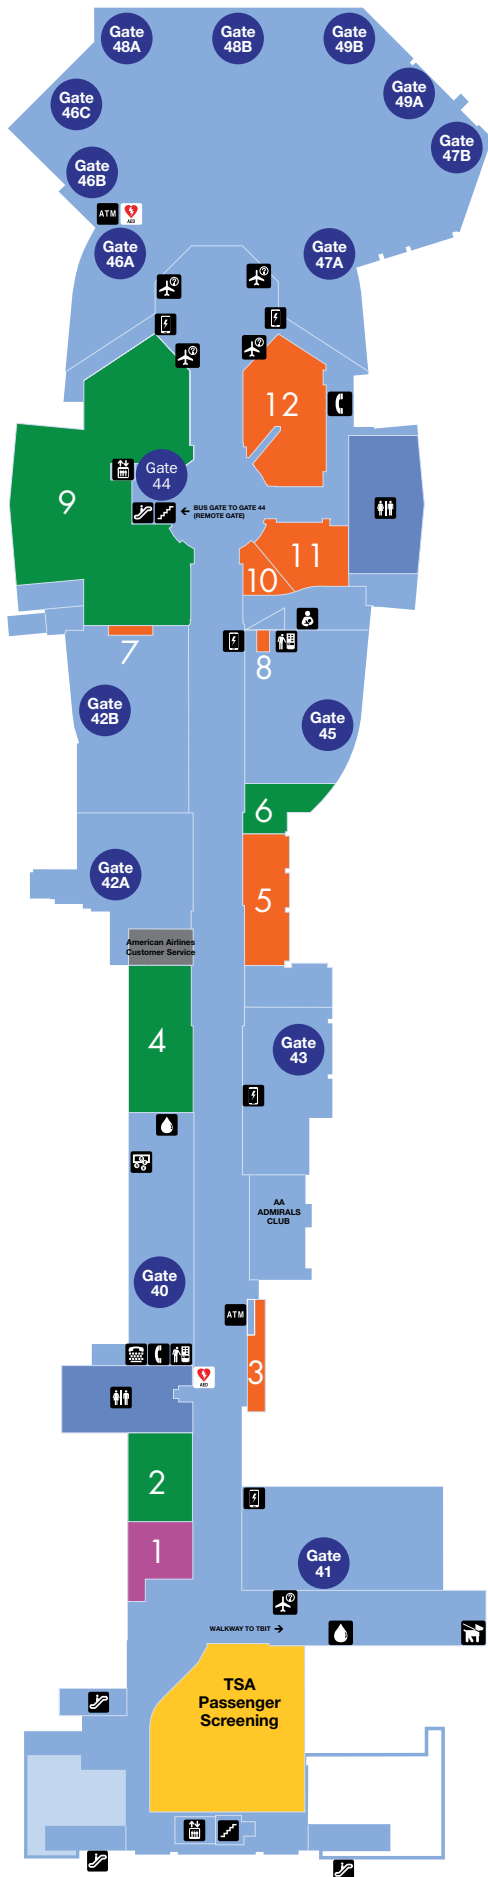

# Terminal 4 (Gates 40 - 49)

## Departures Level Directory

#### FOOD AND BEVERAGE

- 2 Homeboy Café
- 4 Sammy's Woodfired Pizza
- 6 Dunkin' Donuts
- 9 **Food Court:**
  - Cole's
  - La Provence Patisserie
  - Campanile
  - Real Food Daily
  - 8oz. Burger Bar
  - Grilled Cheese Please!

#### GROUND TRANSPORTATION

- Ride Service Pick Up
- Private Parking Shuttles Pick Up & Drop Off. LAX Shuttle to Lot C, Cell Phone Waiting Lot & LAX Transit Center