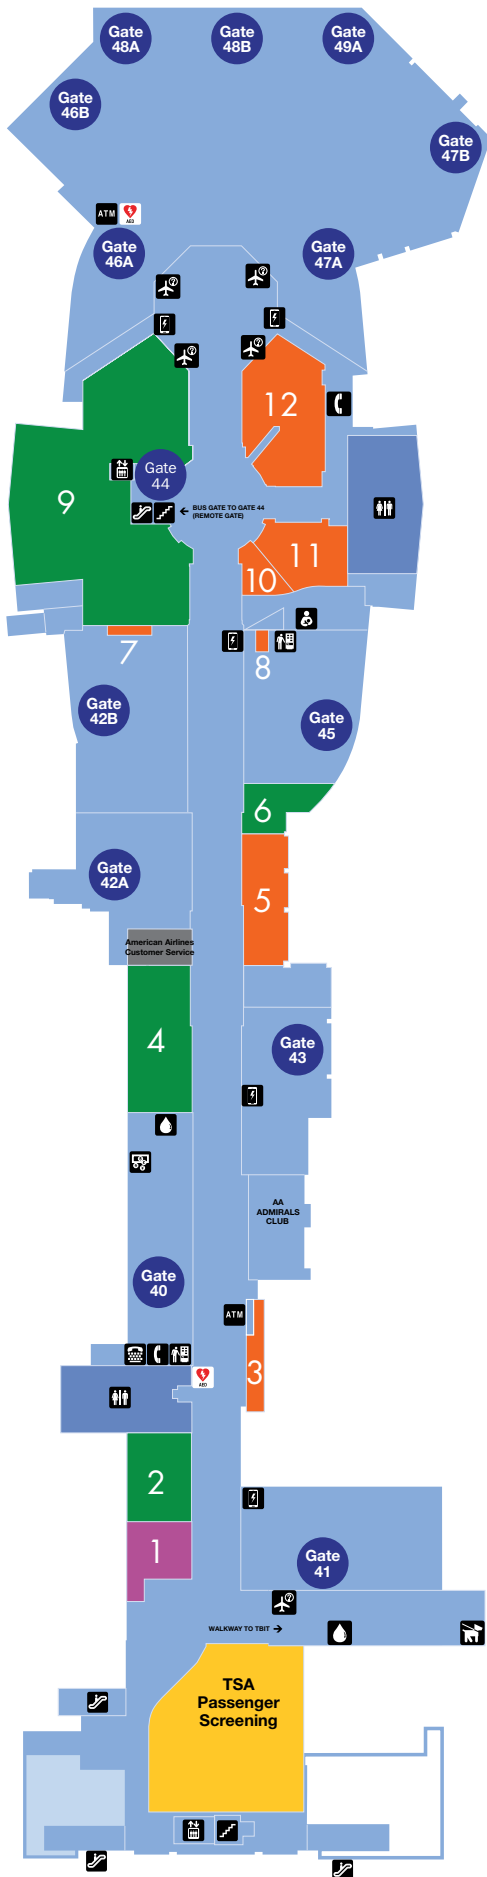

# Terminal 4 (Gates 41 - 49) Departures Level Directory

## DEPARTURES LEVEL

### FOOD AND BEVERAGE

- 2 Homeboy Café
- 4 Sammy's Woodfired Pizza
- 6 Dunkin' Donuts
- 9 **Food Court:**
  - Cole's
  - La Provence Patisserie
  - Campanile
  - Real Food Daily
  - 8oz. Burger Bar
  - Grilled Cheese Please!

### GROUND TRANSPORTATION

- Ride Service Pick Up
- Private Parking Shuttles Pick Up & Drop Off. Parking Shuttle to Lot C and City Bus Center on 98th Street