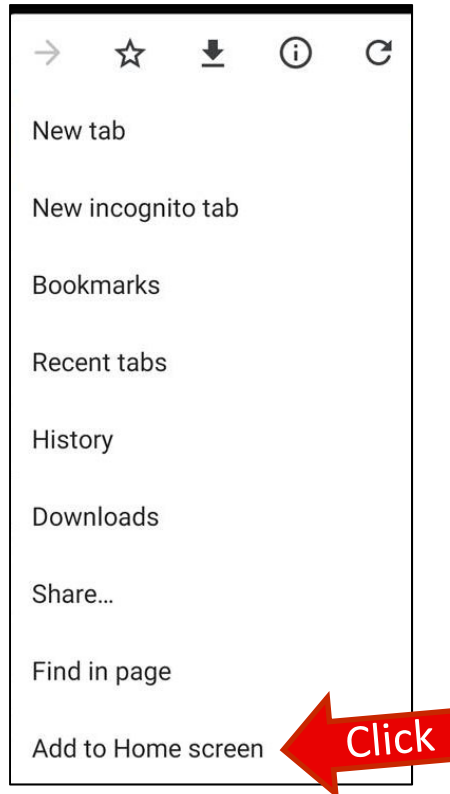

# Android (Chrome) LAX Mobile App Installation Instructions

1

On your mobile device, click <https://viewpoint-app.emsbk.com/lax1>

2

After the app loads, tap the 3 menu dots

3

From the menu, click “Add to Home Screen”