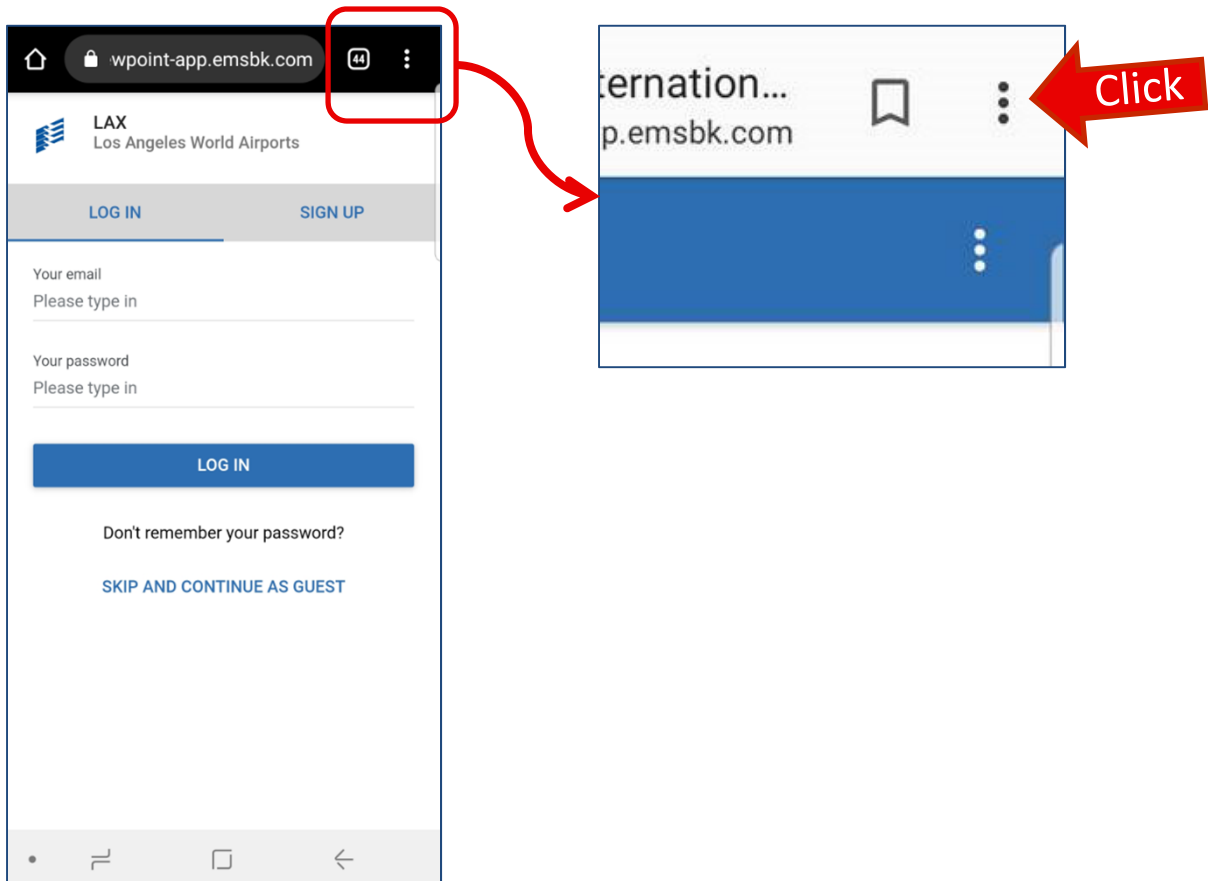

# Android (Chrome) LAX Mobile App Installation Instructions

1

On your mobile device, click <https://viewpoint-app.emsbk.com/lax1>

2

After the app loads, tap the 3 menu dots

3

From the menu, click “Add to Home Screen”

4

A new icon will be created on your Home Screen

**Register on the Mobile App to Access New Features!**

- View Comment History
- Avoid re-entering user information on any device