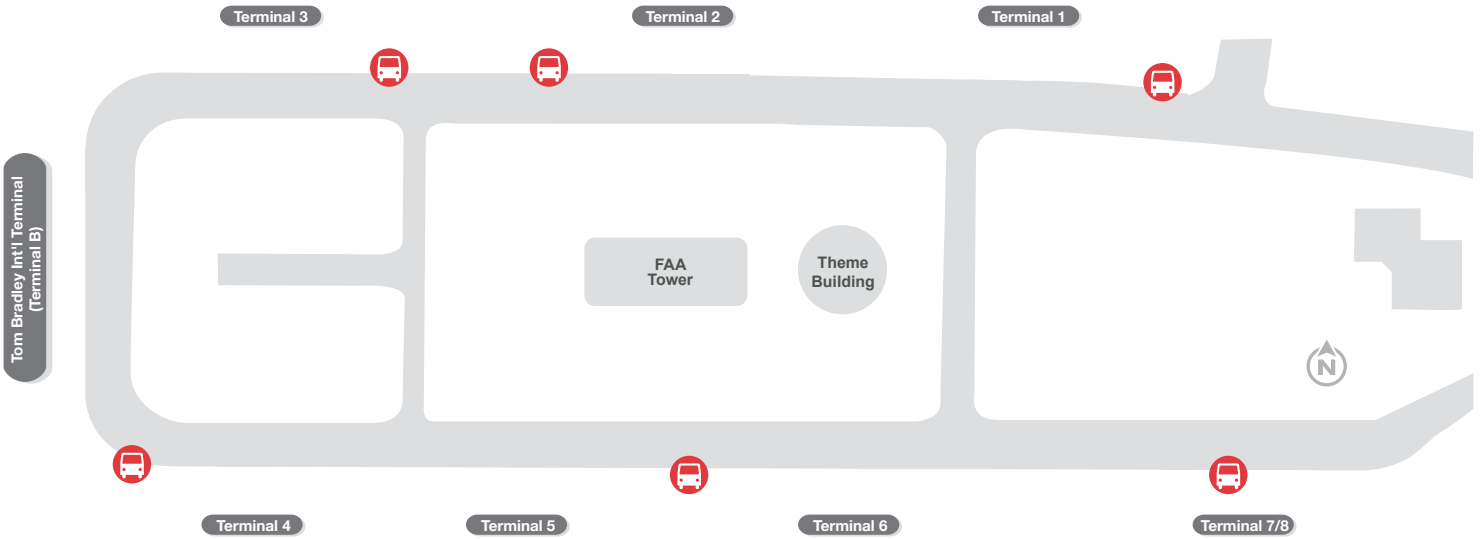

GREEN

SHARED RIDE VANS  
CHARTER BUSES

ORANGE

AIRLINE CONNECTIONS  
CITY BUS CENTER-LAX  
ECONOMY LOT E  
METRO GREEN LINE  
LAX EMPLOYEE LOTS

PINK

LA ACCESS

DARK BLUE

SERVICE ANIMAL RELIEF STATION

## DEPARTURES LEVEL - UPPER ROADWAY

## ARRIVALS LEVEL - LOWER ROADWAY