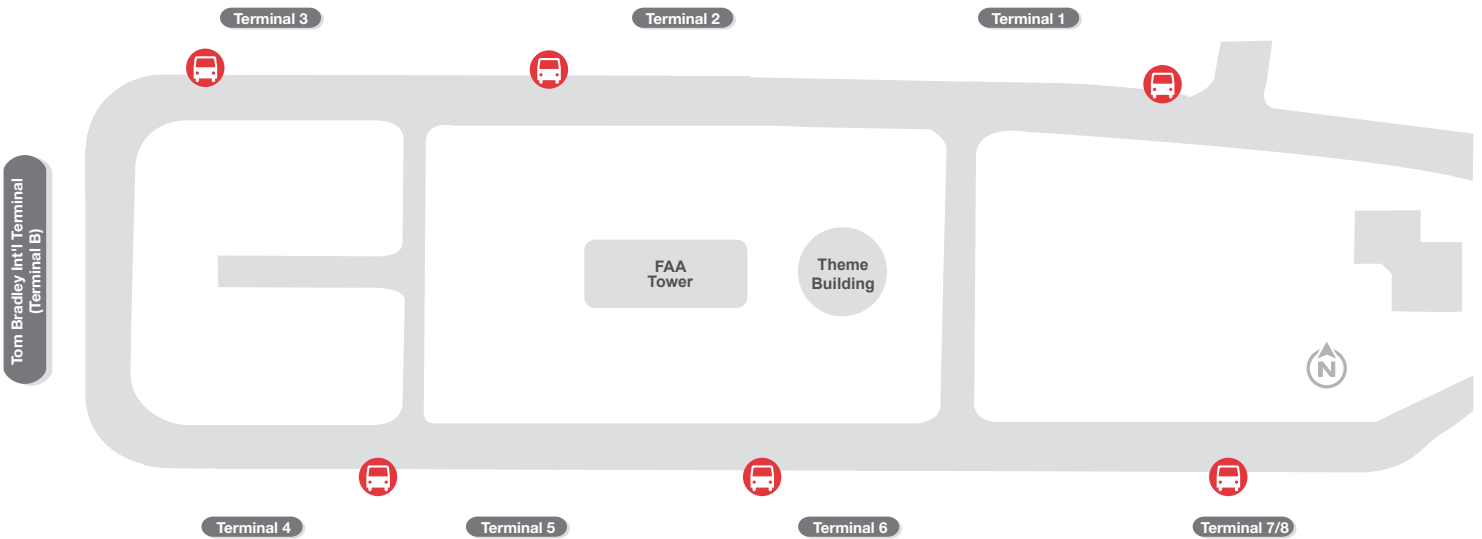

GREEN

SHARED RIDE VANS
CHARTER BUSES

ORANGE

TERMINAL CONNECTOR
CITY BUS CENTER-LAX
LAX ECONOMY PARKING
METRO CONNECTOR
LAX EMPLOYEE LOTS

PINK

LA ACCESS

DARK BLUE

SERVICE ANIMAL RELIEF STATION

DARK BLUE

TAXI

DEPARTURES LEVEL - UPPER ROADWAY

ARRIVALS LEVEL - LOWER ROADWAY