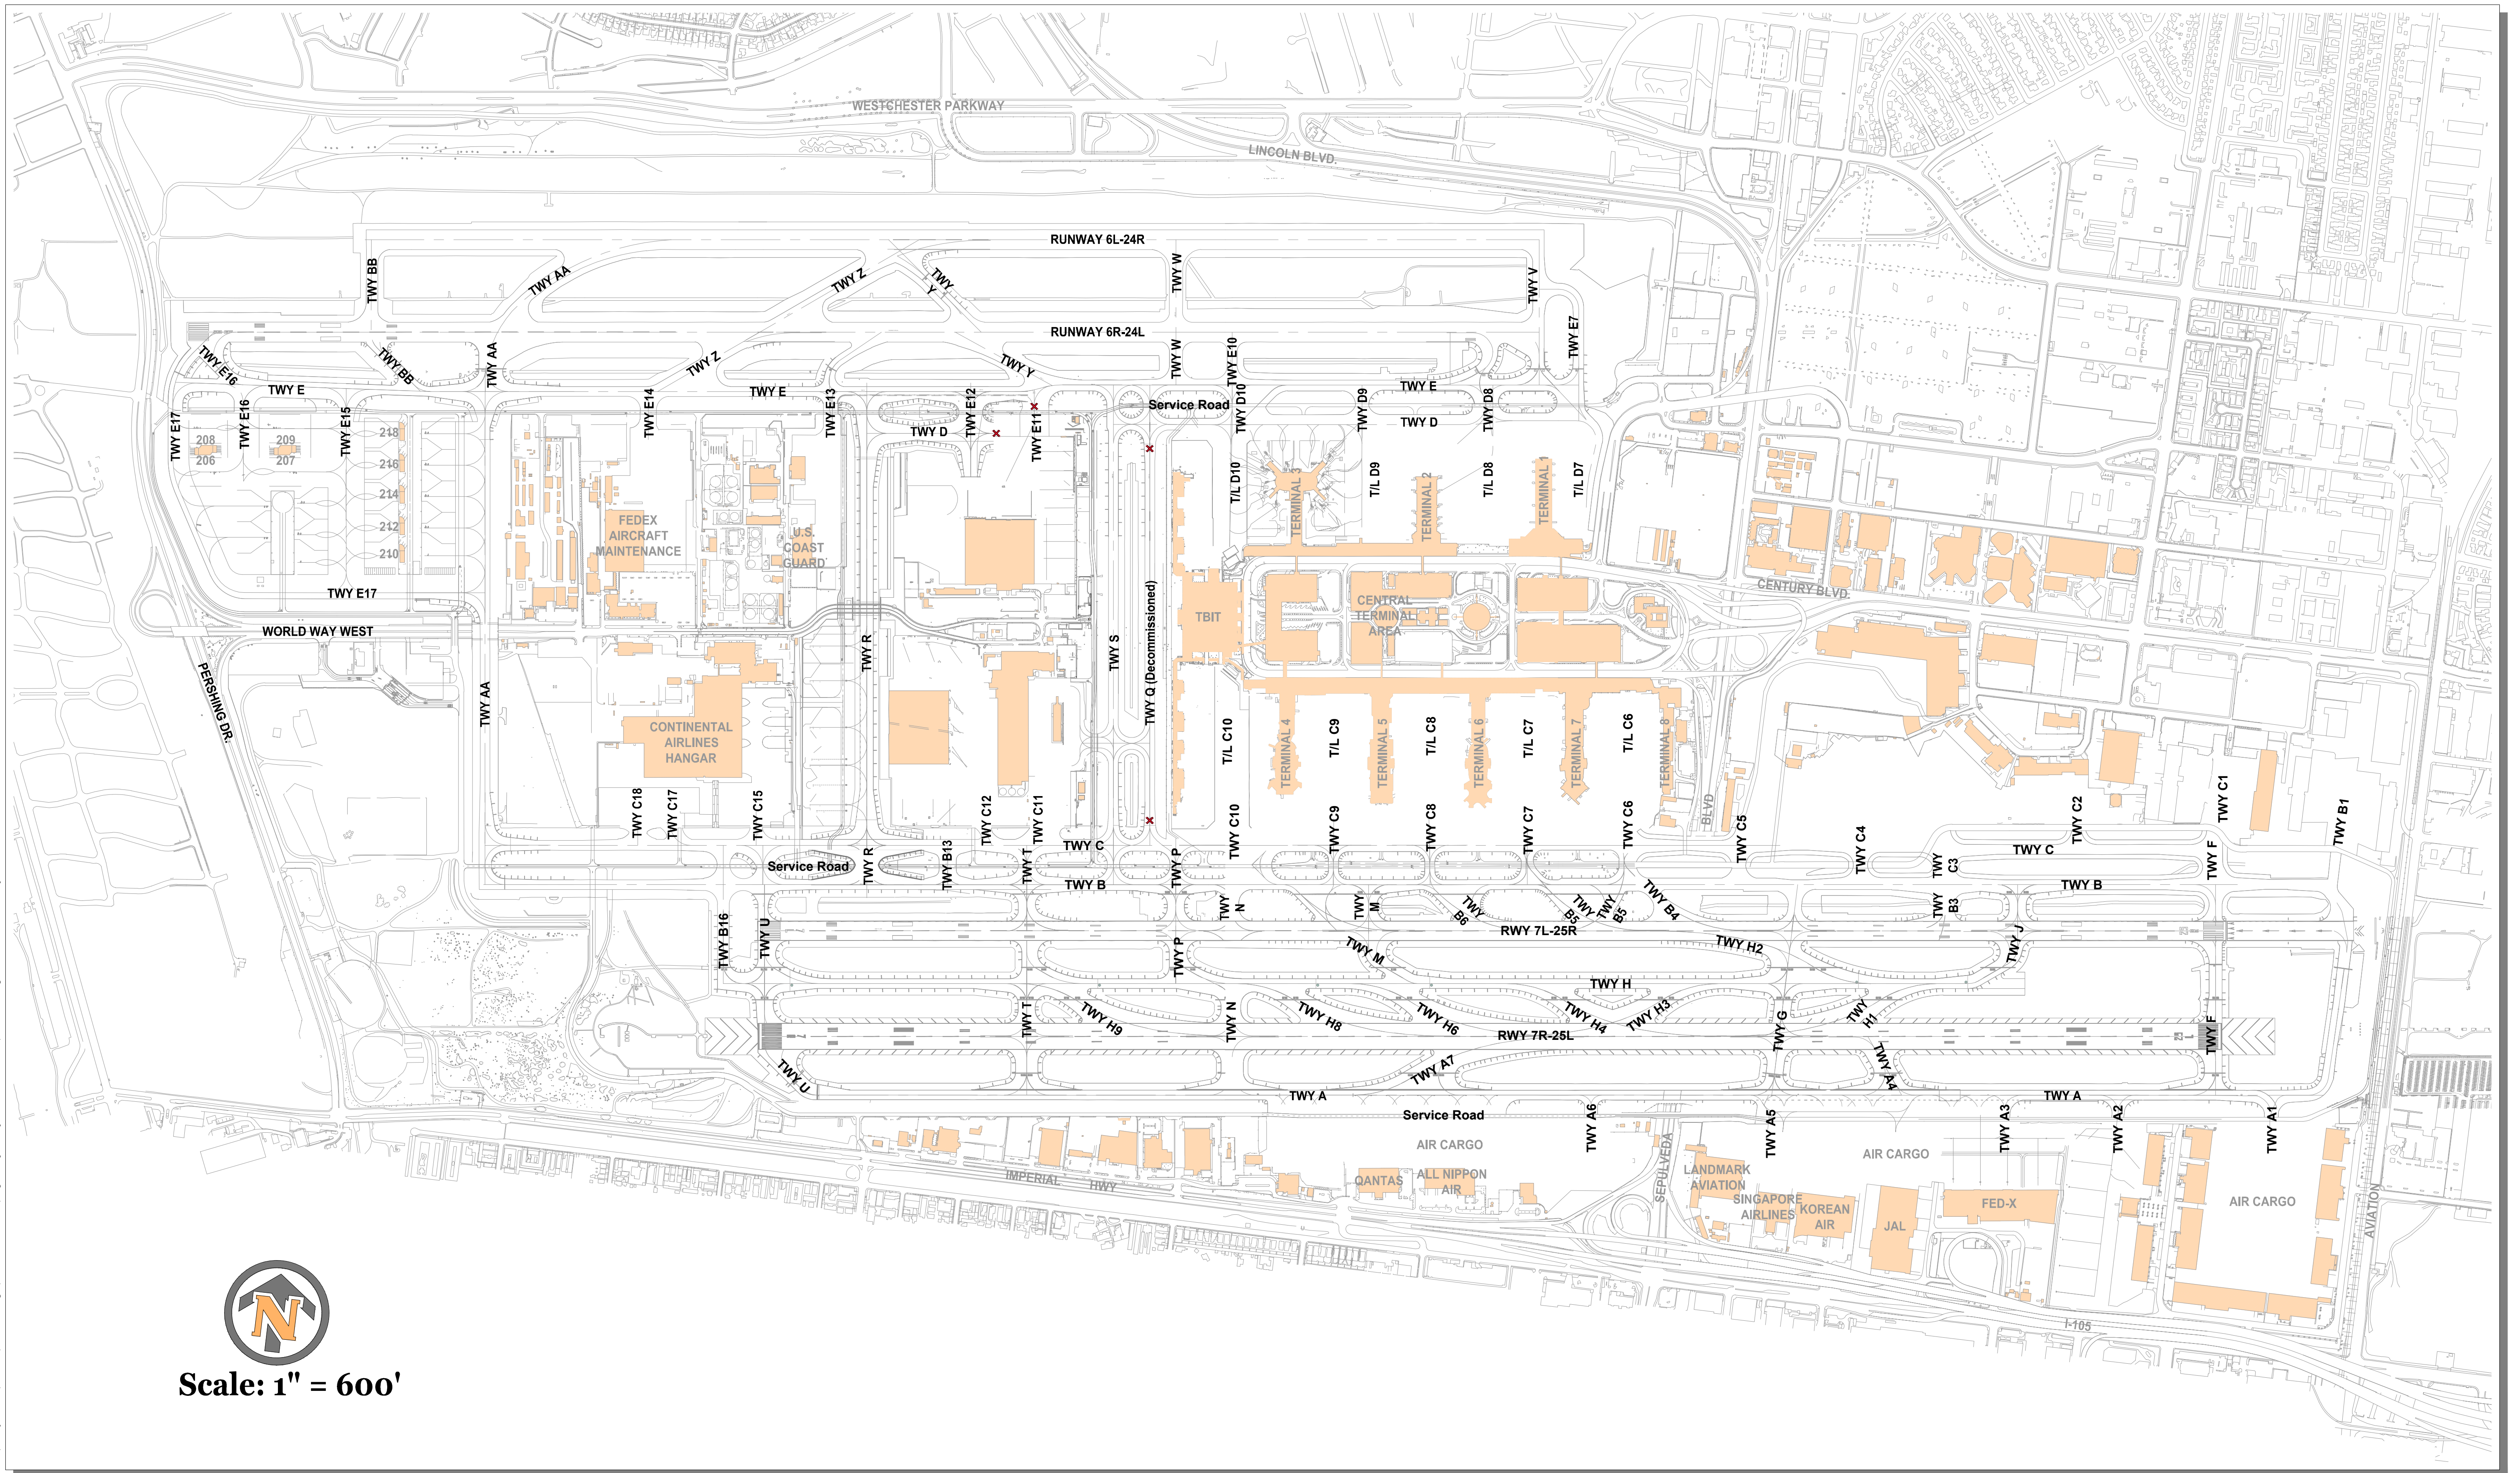

C:\Projects\PM1\incoming\from_HNTB\Fig_rwy_twy_nomen_cftp_CFTP Friday, March 19, 2010 - 11:28am

Scale: 1" = 600'