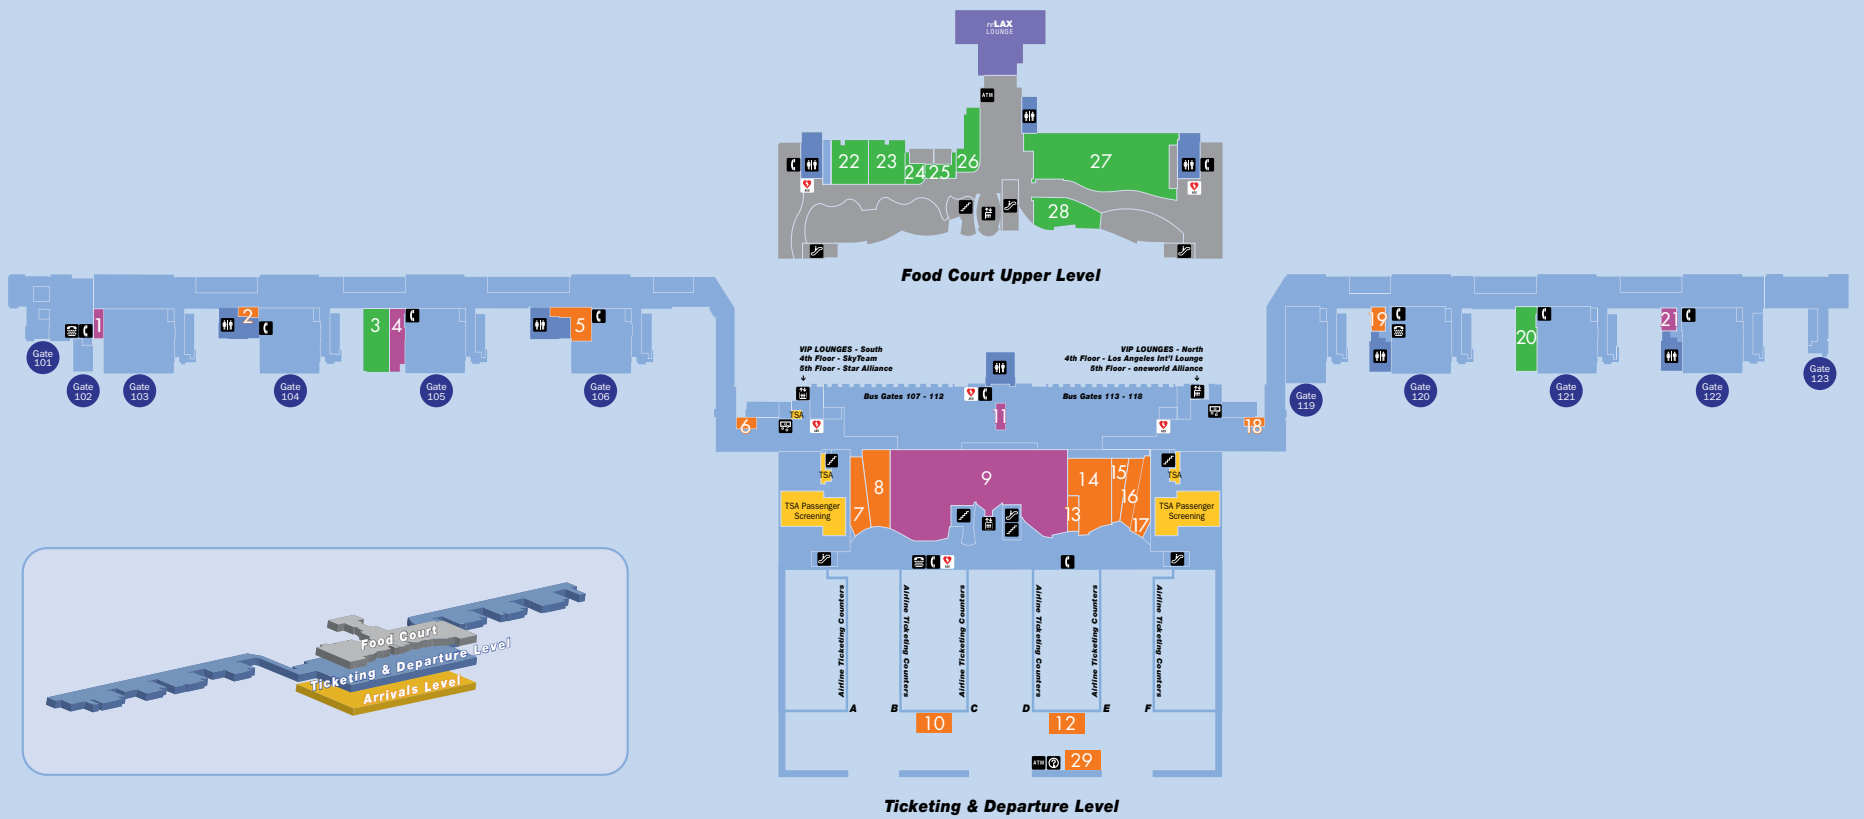

Welcome to Los Angeles International Airport

Tom Bradley International Terminal Directory

Ticketing and Departures Level

DEPARTURES LEVEL

FOOD AND BEVERAGE

- 3 Marina Bar
- 20 Northside Bar & Deli
- 22 McDonald's
- 23 El Paseo
- 24 Sushi Boy
- 25 Euro Coffee & Haagen Dazs
- 26 Hamada Orient Express
- 27 Daily Grill Restaurant
- 28 Daily Grill Bar

SHOPPING

- 1 Duty Free Shopping
- 2 Crews Of California
- 4 Duty Free Shopping
- 5 Crews of California
- 6 See's Candy
- 7 Hudson News
- 8 California Market
- 9 Duty Free Shopping
- 10 Hudson News
- 11 Duty Free Shopping
- 12 Hudson Booksellers
- 13 Via Voyage
- 14 Hudson News
- 15 Hollywood Store
- 16 InMotion
- 17 Kids Works
- 18 See's Candy
- 19 Crews Of California
- 21 Duty Free Shopping
- 29 Luggage Store

SERVICES

- Currency Exchange provided by ICE
- Prepaid Phone Cards provided by Datawave
- Wireless Internet provided by T-Mobile
- Internet Kiosks
- reLAX Lounge

ARRIVALS LEVEL

OTHER SERVICES

- Interactive Visitors Centers
- Luggage Carts provided by Smart Carte
- Traveler's Aid
- Arrivals Cafe and La Cantina Bar
- Hudson News

GROUND TRANSPORTATION

- Hotel & Parking Lot Shuttle
- Taxi
- LAX Shuttle Airline Connection
- Shared Ride Vans
- FlyAway, Buses & Long Distance Vans
- Rental Car Shuttle

LEGEND

- ATM
- Baggage
- Currency Exchange
- Defibrillator
- Departure
- Elevator
- Escalator
- Information (Traveler's Aid)
- Pay Phones
- Restroom - Men
- Restroom - Women
- Stairs
- TDD Pay Phones
- Ticketing