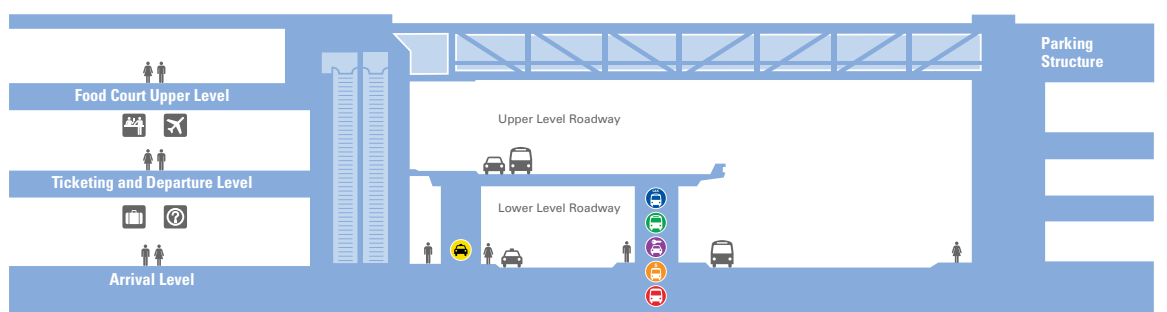

TERMINAL VERTICAL CIRCULATION