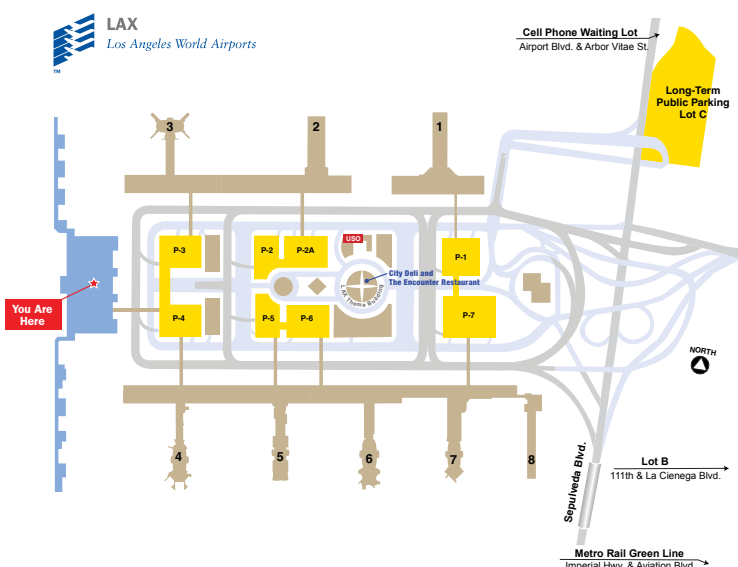

AIRLINE LOCATION

TERMINAL 1

- Aeroflot
- Air Berlin/LTU
- Air Pacific
- Air Tahiti Nui
- Alaska (Mexico Arrivals)
- All Nippon (ANA)
- Asiana
- British Airways
- Cathay Pacific
- China Airlines
- China Eastern
- China Southern
- Copa (Arrivals)
- EI Al Israel
- Emirates
- EVA Air
- Japan Airlines
- Korean Air
- LAN (Chile)
- LAN (Peru)
- Lufthansa
- Malaysia
- Mexicana
- Philippine Airlines
- QANTAS
- Singapore
- Spirit (Arrivals)
- Swiss Airlines
- TACA (Evening Arrivals)
- Thai
- V Australia (Int'l Arrivals)

TERMINAL 2

TERMINAL 3

- Air Canada
- Air China
- Air France
- Air New Zealand
- Avianca
- Hawaiian Air
- KLM
- LACSA
- Sun Country
- TACA
- Virgin Atlantic
- Volairis
- WestJet

TERMINAL 4

- Southwest
- US Airways
- American
- American Eagle
- Midwest Airlines
- QANTAS

TERMINAL 5

- Aeroflot
- Aeromexico (Arrivals)
- Delta
- Northwest

TERMINAL 6

- Aeromexico (Departures)
- AirTran Airways
- Allegiant Airlines
- Continental
- Copa (Departures)
- Frontier
- Jet Blue
- Spirit
- United

TERMINAL 7/8

- United
- United Express

FREE SHUTTLE BUS

- **A Route**
  Airline Connection
- **B Route**
  Parking Lot B (111th St. & La Cienega Blvd.)
- **C Route**
  Parking Lot C (96th St. & Sepulveda Blvd.)
- **G Route**
  Metro Rail Green Line (Imperial Hwy. & Aviation Blvd.)

PARKING

- **P-#**
  Parking Structures (Example: P-1)
- Departures Upper Level
- Arrivals Level Lower Level
- **USO**
  Bob Hope Hollywood USO

AIRPORT INFORMATION