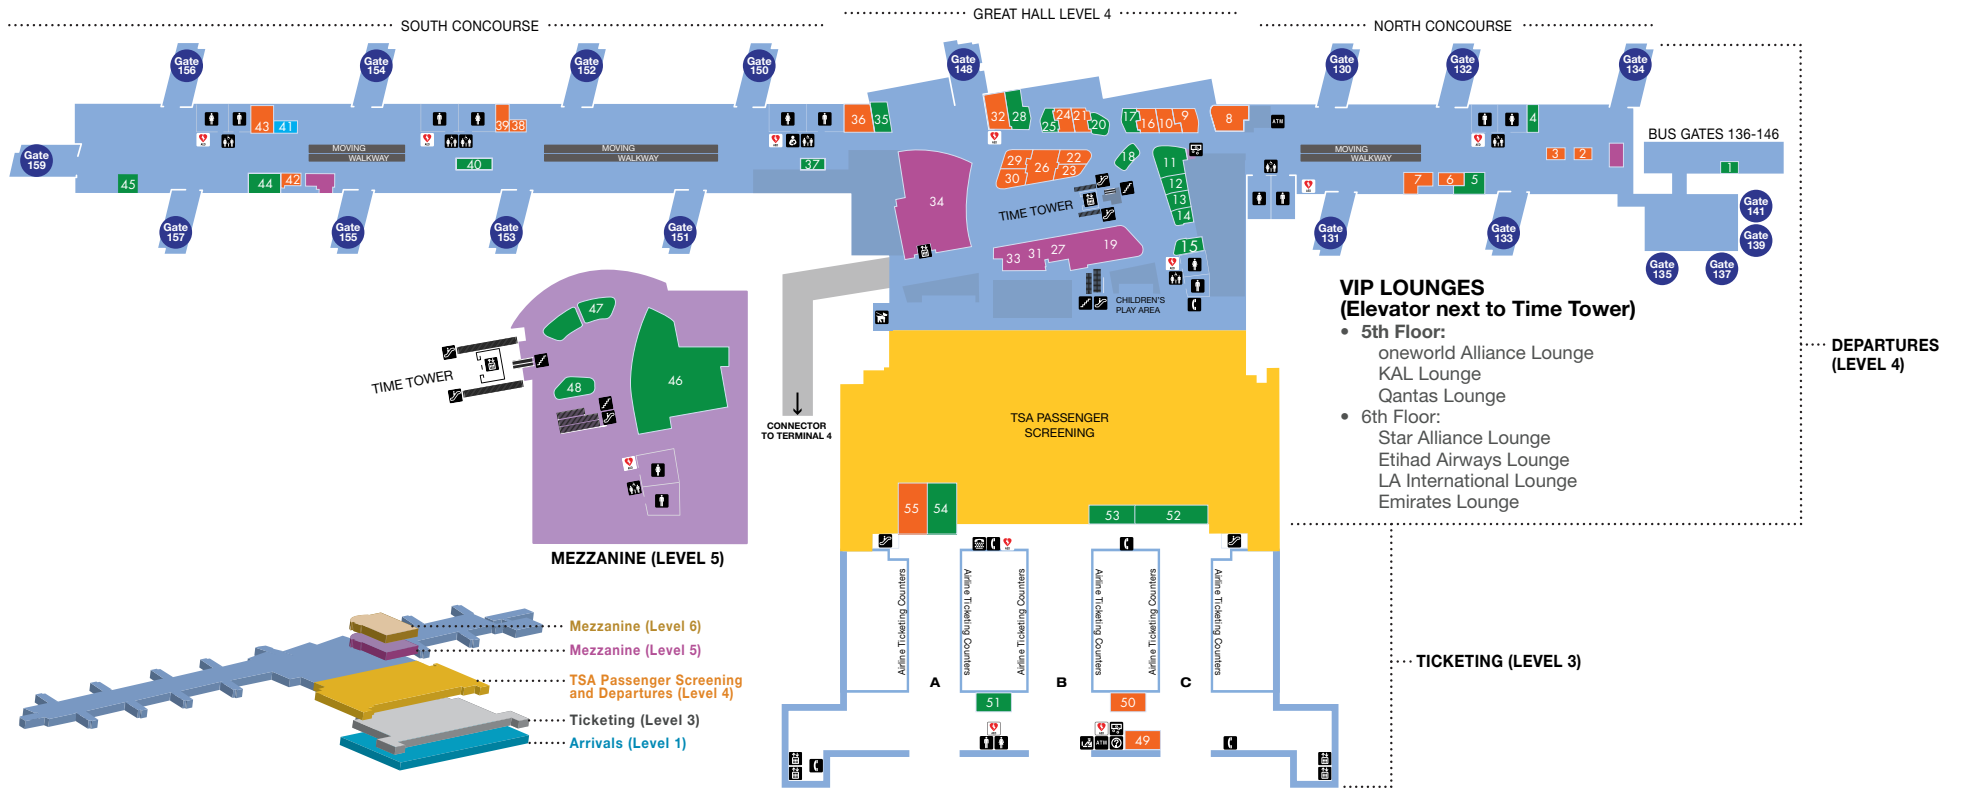

Tom Bradley International Terminal (Gates 101 - 159)

Ticketing and Departures Level

DEPARTURES LEVEL

FOOD AND BEVERAGE

- 1 I Love LA
- 4 LAMILL Coffee
- 5 James' Beach
- 11 Larder At Tavern
- 12 Panda Express
- 13 Kentucky Fried Chicken
- 14 800 Degrees Pizza
- 15 Umami Burger
- 17 Chaya Brasserie
- 18 Border Grill
- 20 Petrossian Caviar & Champagne Bar
- 25 Ink.Sack
- 28 Vino Volo
- 35 Starbucks
- 37 Vanilla Bake Shop
- 40 Pinkberry
- 44 Starbucks Evenings
- 45 Scoreboard LA
- 46 Ill Forks Steakhouse
- 47 Luckyfish
- 48 Drink LA

TICKETING LEVEL

FOOD AND BEVERAGE

- 51 Coffee Bean & Tea Leaf
- 52 Planet Hollywood
- 53 Earl of Sandwich
- 54 WPizza

SHOPPING

- 49 Angeleno
- 50 Travel + Leisure
- 55 Hudson

SERVICES

- ATM
- Currency Exchange provided by ICE
- Luggage Carts provided by Smart Carte
- US Customs and Border Protection
- Volunteer Information Professionals (VIP)

ARRIVALS LEVEL

FOOD AND BEVERAGE

- Cantina Laredo
- Coffee Bean & Tea Leaf
- PinkBerry
- 7-Eleven

SHOPPING

- See's Candies
- USA Today Travel Zone
- Virgin Mobile/Boost Mobile

SERVICES

- ATM
- Currency Exchange provided by ICE
- Interactive Visitors Centers
- Luggage Carts provided by Smart Carte
- Restroom - Family (North End)
- Restroom - Family (Passport control of FIS area)
- Volunteer Information Professionals (VIP)

LEGEND

- ATM
- Automated Retail
- Baggage
- Car Rental
- Currency Exchange
- Defibrillator
- Departure
- Elevator
- Escalator
- Information
- Nursing Room
- Pay Phones
- Service Animal / Pet Relief Area
- Restroom All Gender
- Restroom - Men
- Restroom - Women
- Stairs
- TDD Pay Phones
- Ticketing
- US Customs and Boarder Protection
- Water Vending