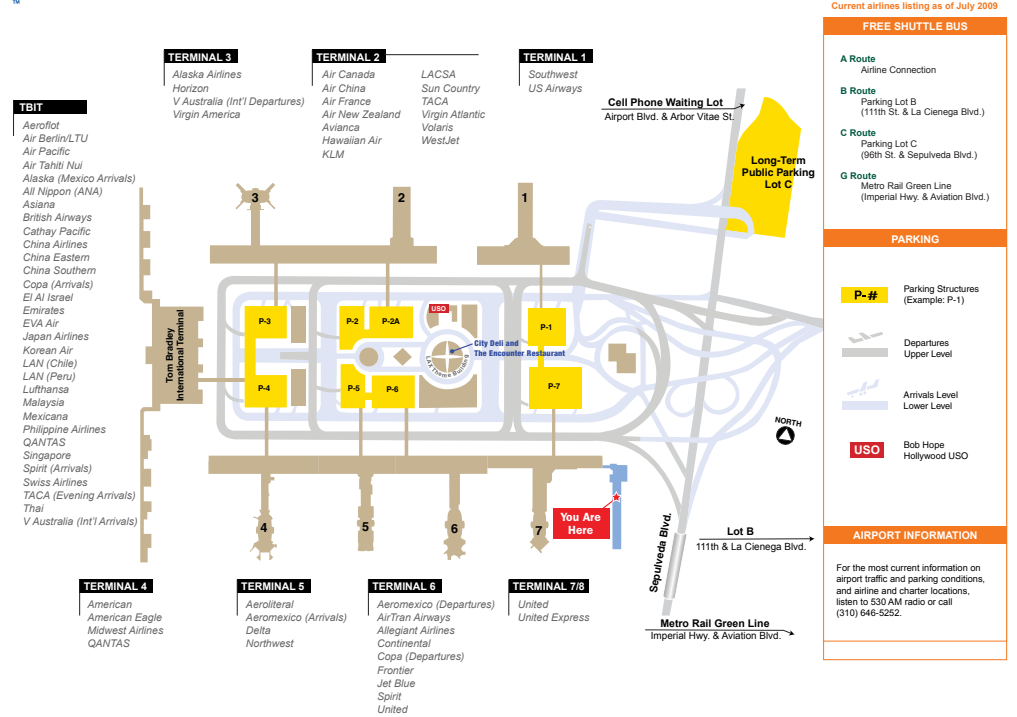

Welcome to Los Angeles International Airport

Terminal 8 Directory – Departures Level

DEPARTURES LEVEL

FOOD AND BEVERAGE

- 1 Food Court:**
 - California Pizza Kitchen ASAP
 - Karl Strauss Brewing Company
 - Starbucks
- 3 L.A. Roadhouse Route 66**
- 5 Starbucks**
- 6 Gordon Biersch Brewery**

OTHER SERVICES

- Interactive Visitors Centers
- Luggage Carts provided by Smart Carte
- Traveler's Aid

GROUND TRANSPORTATION

- Hotel & Parking Lot Shuttle
- Shared Ride Vans
- Taxi
- FlyAway, Buses & Long Distance Vans
- LAX Shuttle Airline Connection
- Rental Car Shuttle

LEGEND

- | | | | |
|-------------------|---------------|------------------------------|----------------|
| ATM | Defibrillator | Information (Traveler's Aid) | Stairs |
| Baggage | Departure | Pay Phones | TDD Pay Phones |
| Car Rental | Elevator | Restroom - Men | Ticketing |
| Currency Exchange | Escalator | Restroom - Women | |

AIRLINE LOCATION

TERMINAL VERTICAL CIRCULATION