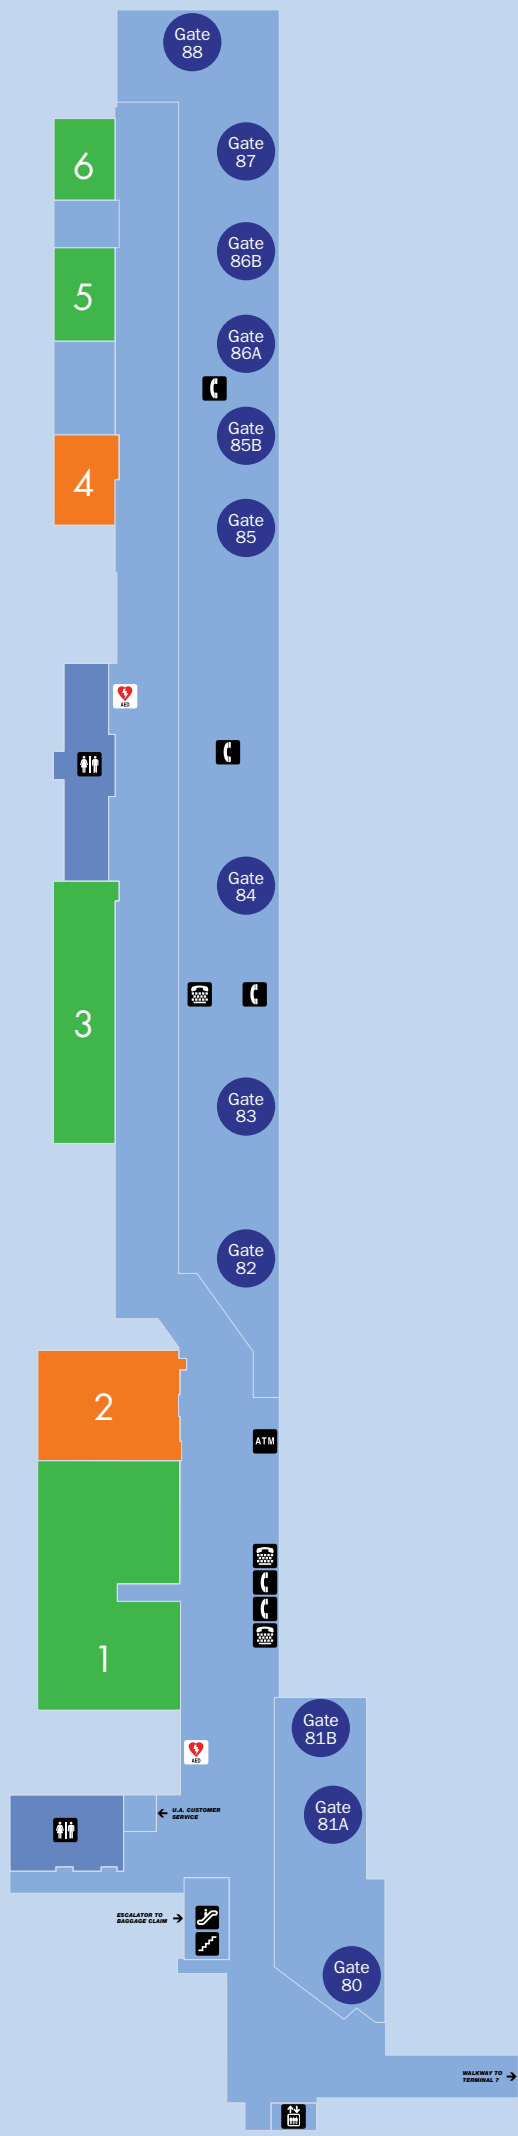

Welcome to Los Angeles International Airport

Terminal 8 Directory – Departures Level

DEPARTURES LEVEL

FOOD AND BEVERAGE

- 1 Food Court:**
 - California Pizza Kitchen ASAP
 - Karl Strauss Brewing Company
 - Starbucks
- 3 L.A. Roadhouse Route 66**
- 5 Starbucks**
- 6 Gordon Biersch Brewery**

SHOPPING

- 2 Hudson News**
- 4 Hudson News**

SERVICES

- Currency Exchange provided by ICE
- Prepaid Phone Cards provided by Datawave
- Wireless Internet provided by T-Mobile
- Internet Kiosks

ARRIVALS LEVEL

OTHER SERVICES

- Interactive Visitors Centers
- Luggage Carts provided by Smart Carte
- Traveler's Aid

GROUND TRANSPORTATION

- Hotel & Parking Lot Shuttle
- Shared Ride Vans
- Taxi
- FlyAway, Buses & Long Distance Vans
- LAX Shuttle Airline Connection
- Rental Car Shuttle

AIRLINE LOCATION

TERMINAL VERTICAL CIRCULATION