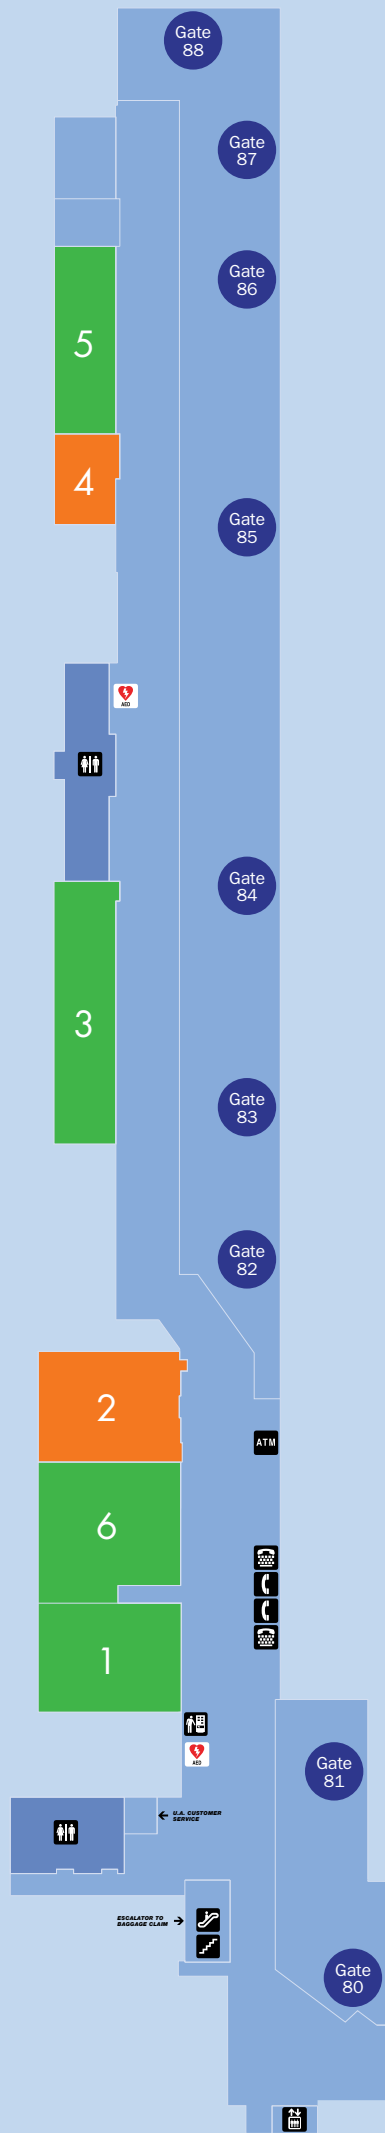

## Terminal 8 Directory – Departures Level

### DEPARTURES LEVEL

#### FOOD AND BEVERAGE

- 1 Food Court:**  
 Starbucks  
 L.A. Roadhouse Route 66  
 Corona Bar (Coming Soon)  
 Carl's Jr. (Coming Soon)

### AIRLINE LOCATION