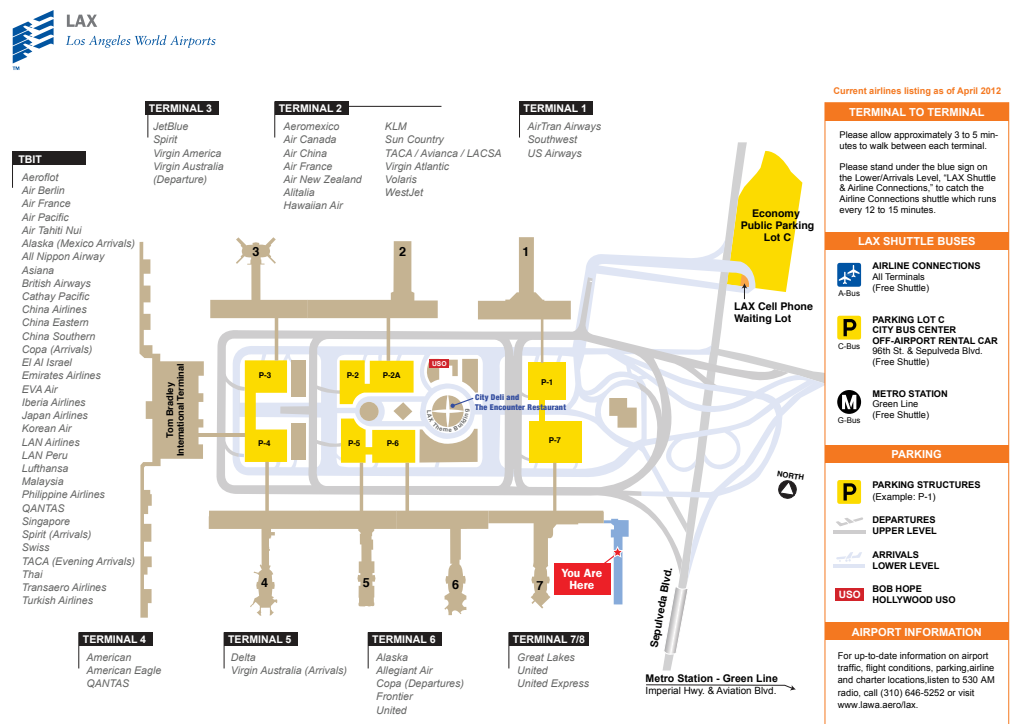

### ARRIVALS LEVEL

#### OTHER SERVICES

- Interactive Visitors Centers
- Luggage Carts provided by Smart Carte
- Travelers Aid

#### GROUND TRANSPORTATION

- Hotel & Parking Lot Shuttle
- Shared Ride Vans
- Taxi
- FlyAway, Buses & Long Distance Vans
- LAX Shuttle Buses  
 Airline Connections - A Bus  
 Parking Lot C - C Bus  
 City Bus Center - C Bus  
 Off-Airport Rental Car Terminal - C Bus  
 Metro Station (Green Line) - G Bus
- Rental Car Shuttle

### AIRLINE LOCATION