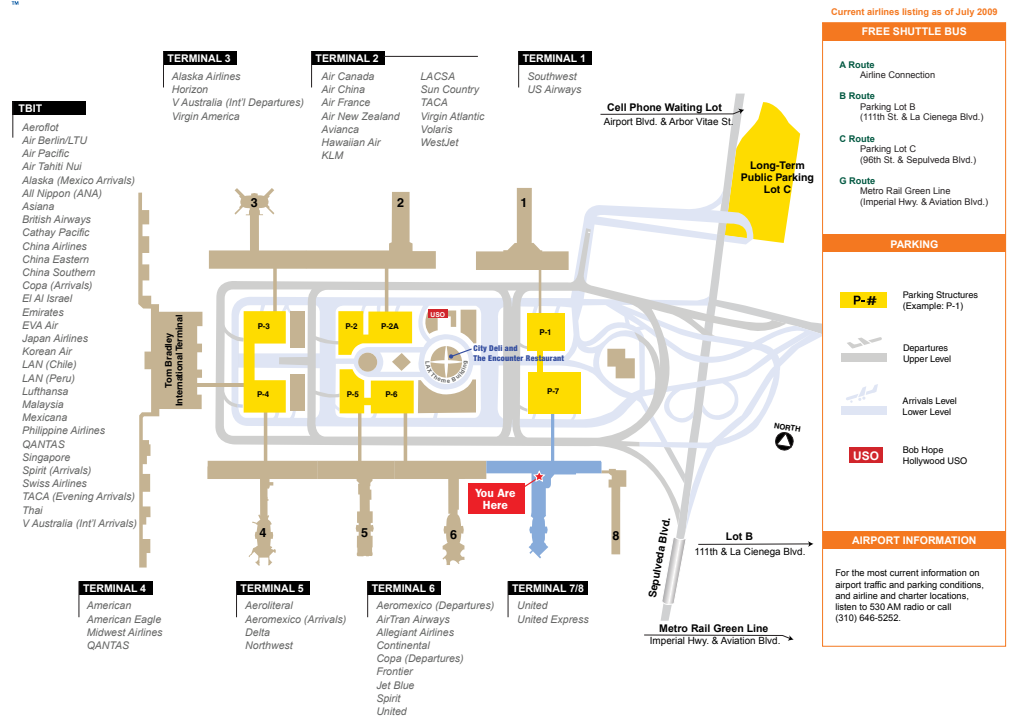

Welcome to Los Angeles International Airport

Terminal 7 Directory – Departures Level

DEPARTURES LEVEL

FOOD AND BEVERAGE

- 3 Wolfgang Puck's Pizza Express
- 6 McDonald's
- 8 Karl Strauss Brewing Company
- 10 Food Court:**
 - La Brea Bakery
 - Baja Fresh Express
 - Starbucks

ARRIVALS LEVEL

OTHER SERVICES

- Interactive Visitors Centers
- Luggage Carts provided by Smart Carte
- Traveler's Aid

GROUND TRANSPORTATION

- Hotel & Parking Lot Shuttle
- Shared Ride Vans
- Taxi
- FlyAway, Buses & Long Distance Vans
- LAX Shuttle Airline Connection
- Rental Car Shuttle

LEGEND

ATM	Currency Exchange	Escalator	Restroom - Women
Automated Vending	Defibrillator	Information (Traveler's Aid)	Stairs
Baggage	Departure	Pay Phones	TDD Pay Phones
Car Rental	Elevator	Restroom - Men	Ticketing

AIRLINE LOCATION

TERMINAL VERTICAL CIRCULATION