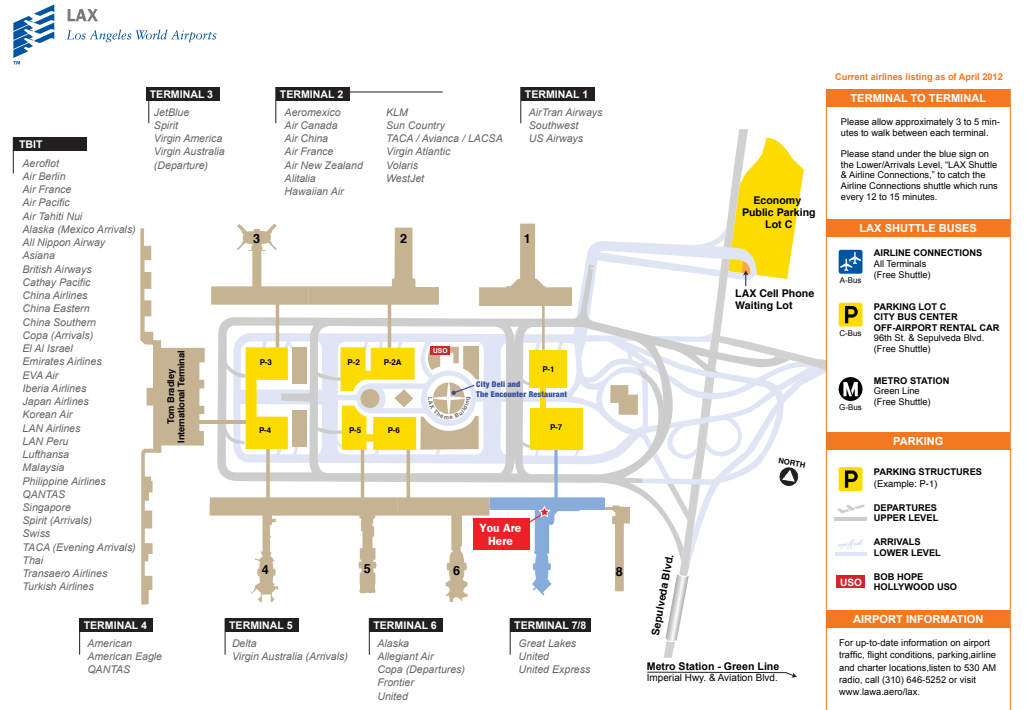

Welcome to Los Angeles International Airport

Terminal 7 Directory – Departures Level

DEPARTURES LEVEL

FOOD AND BEVERAGE

- 3 Wolfgang Puck Express
- 6 McDonald's
- 8 Karl Strauss Brewing Company
- 9 Wolfgang Puck Express (Coming Soon)
- 10 Food Court:**
 - La Brea Bakery
 - Baja Fresh Express
 - Starbucks

ARRIVALS LEVEL

OTHER SERVICES

- Interactive Visitors Centers
- Luggage Carts provided by Smart Carte
- Travelers Aid

GROUND TRANSPORTATION

- Hotel & Parking Lot Shuttle
- Shared Ride Vans
- Taxi
- FlyAway, Buses & Long Distance Vans
- LAX Shuttle Buses
 - Airline Connections - A Bus
 - Parking Lot C - C Bus
 - City Bus Center - C Bus
 - Off-Airport Rental Car Terminal - C Bus
 - Metro Station (Green Line) - G Bus
- Rental Car Shuttle

LEGEND

ATM	Currency Exchange	Escalator	Restroom - Women
Automated Retail	Defibrillator	Information (Travelers Aid)	Stairs
Baggage	Departure	Pay Phones	TDD Pay Phones
Car Rental	Elevator	Restroom - Men	Ticketing
			Water Vending

AIRLINE LOCATION

TERMINAL VERTICAL CIRCULATION