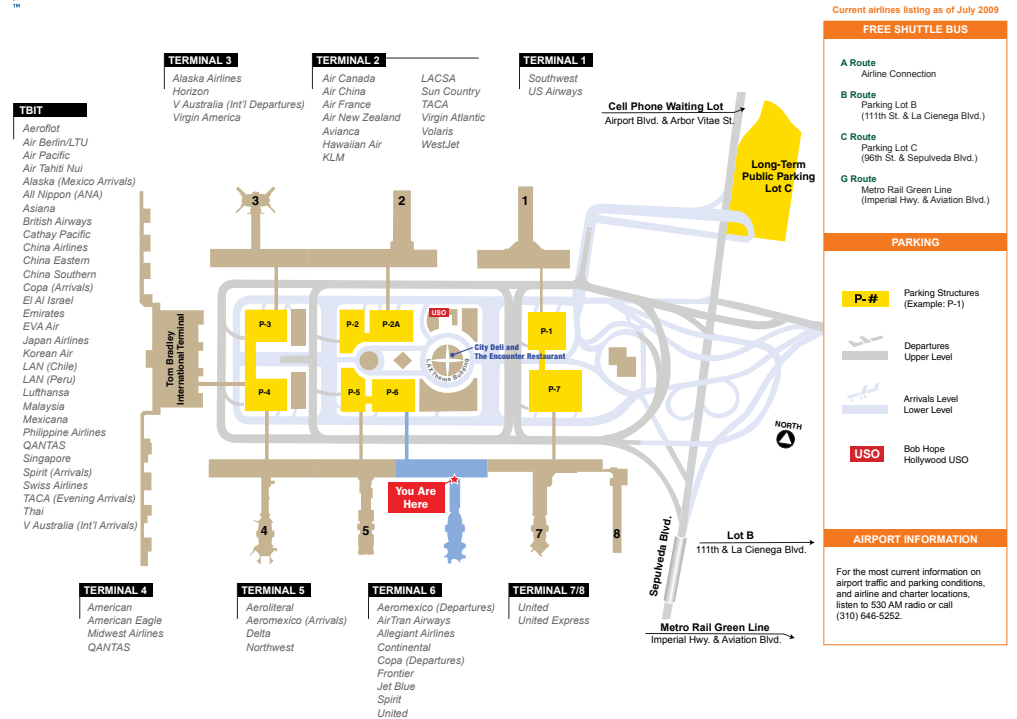

Welcome to Los Angeles International Airport

Terminal 6 Directory – Departures Level

DEPARTURES LEVEL

FOOD AND BEVERAGE

- 1 Food Court:**
 Jody Maroni's Sausage Kingdom
 Redondo Beach Brewing Co.
 Starbucks
5 Cinnabon
6 Monet's California Deli
7 Ruby's Dinette
8 Home Turf Sports Bar

ARRIVALS LEVEL

OTHER SERVICES

- Interactive Visitors Centers
- Luggage Carts provided by Smart Carte
- Traveler's Aid
- Java Java Coffee

GROUND TRANSPORTATION

- Hotel & Parking Lot Shuttle
- Shared Ride Vans
- Taxi
- FlyAway, Buses & Long Distance Vans
- LAX Shuttle Airline Connection
- Rental Car Shuttle

LEGEND

ATM	Defibrillator	Information (Traveler's Aid)	Stairs
Baggage	Departure	Pay Phones	TDD Pay Phones
Car Rental	Elevator	Restroom - Men	Ticketing
Currency Exchange	Escalator	Restroom - Women	

AIRLINE LOCATION

TERMINAL VERTICAL CIRCULATION