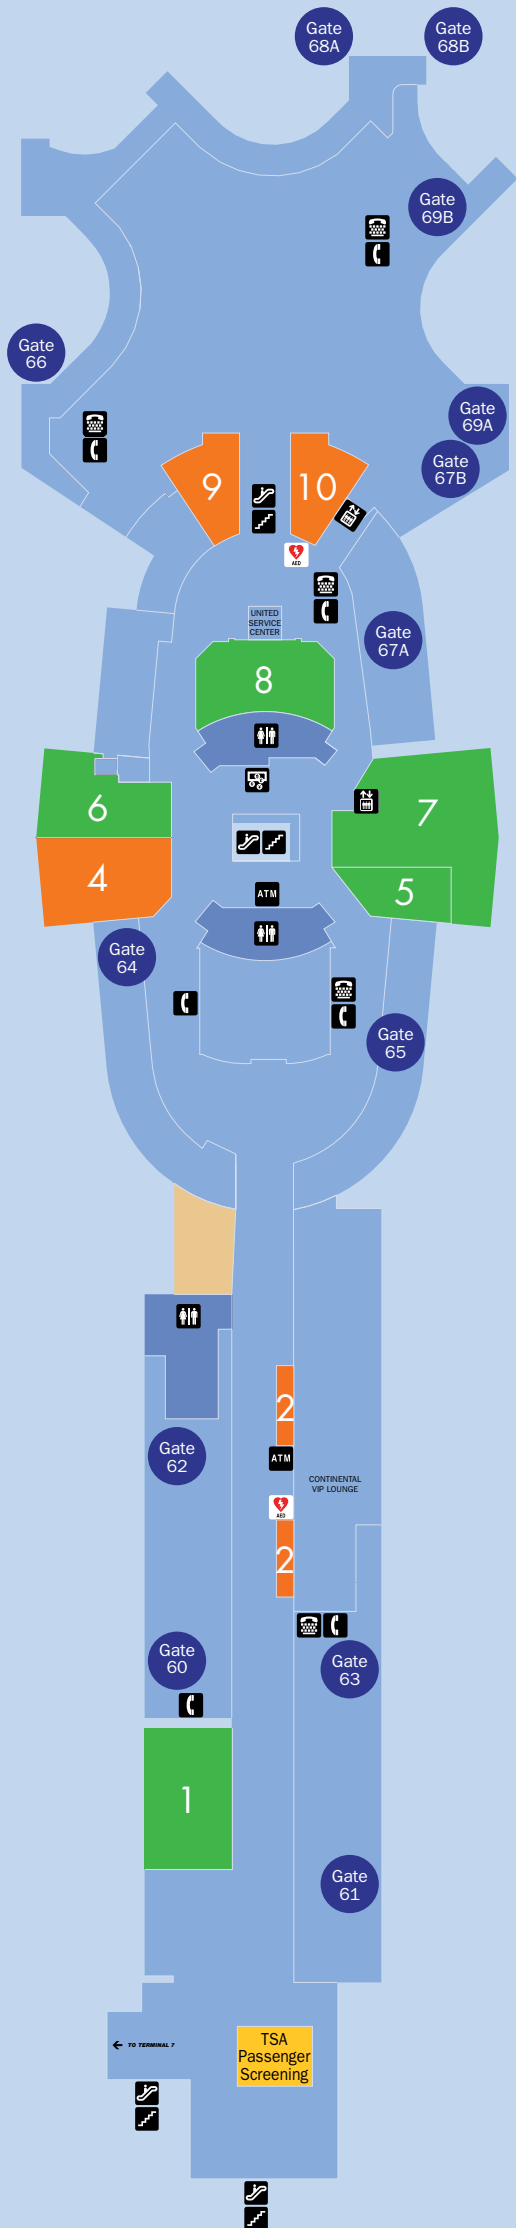

Welcome to Los Angeles International Airport

Terminal 6 Directory – Departures Level

DEPARTURES LEVEL

FOOD AND BEVERAGE

- 1 Food Court:**
 Jody Maroni's Sausage Kingdom
 Redondo Beach Brewing Co.
 Starbucks
5 Cinnabon
6 Monet's California Deli
7 Ruby's Dinette
8 Home Turf Sports Bar

SHOPPING

- 2 Jetway Express**
4 Hudson News
9 Last Stop
10 Caterina's

SERVICES

- Currency Exchange provided by ICE
- Prepaid Phone Cards provided by Datawave
- Wireless Internet provided by T-Mobile
- Internet Kiosks

ARRIVALS LEVEL

OTHER SERVICES

- Interactive Visitors Centers
- Luggage Carts provided by Smart Carte
- Traveler's Aid
- Java Java Coffee

GROUND TRANSPORTATION

- Hotel & Parking Lot Shuttle
- Shared Ride Vans
- Taxi
- FlyAway, Buses & Long Distance Vans
- LAX Shuttle Airline Connection
- Rental Car Shuttle

LEGEND

ATM	Defibrillator	Information (Traveler's Aid)	Stairs
Baggage	Departure	Pay Phones	TDD Pay Phones
Car Rental	Elevator	Restroom - Men	Ticketing
Currency Exchange	Escalator	Restroom - Women	

AIRLINE LOCATION