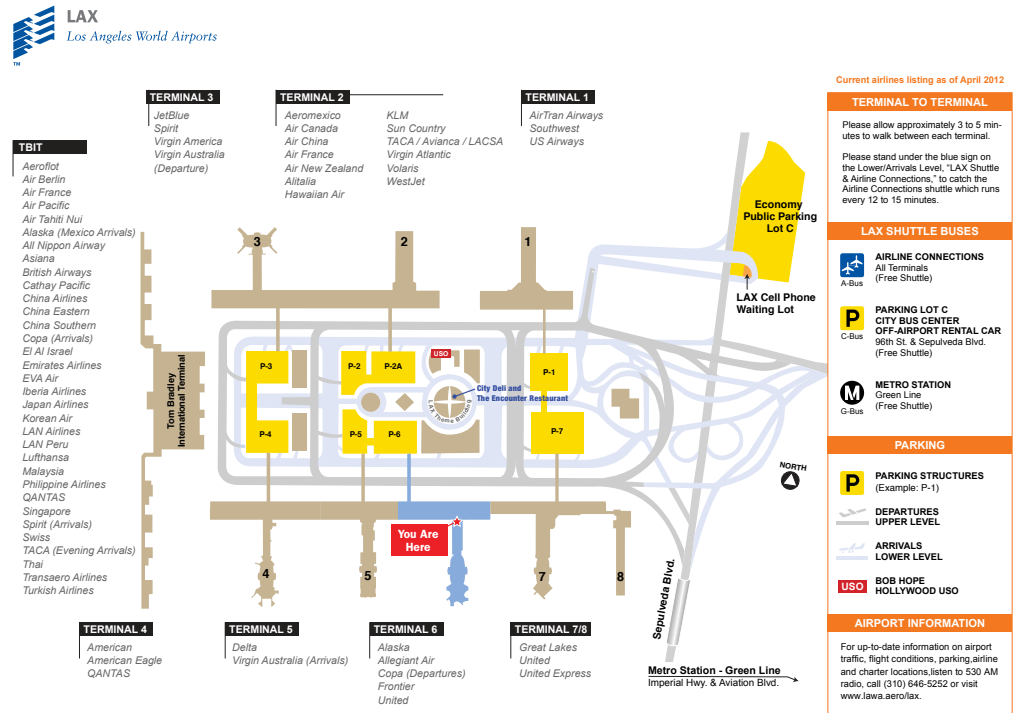

Welcome to Los Angeles International Airport

Terminal 6 Directory – Departures Level

DEPARTURES LEVEL

FOOD AND BEVERAGE

- 1 Food Court:**
 Jody Maroni's Sausage Kingdom
 Redondo Beach Brewing Co.
 5 Coffee Bean & Tea Leaf
 6 Monet's California Deli
 7 Ruby's Dinette
 8 Home Turf Sports Bar

GROUND TRANSPORTATION

- Hotel & Parking Lot Shuttle
- Shared Ride Vans
- Taxi
- FlyAway, Buses & Long Distance Vans
- LAX Shuttle Buses
 Airline Connections - A Bus
 Parking Lot C - C Bus
 City Bus Center - C Bus
 Off-Airport Rental Car Terminal - C Bus
 Metro Station (Green Line) - G Bus
- Rental Car Shuttle

LEGEND

ATM	Currency Exchange	Escalator	Restroom - Women
Automated Retail	Defibrillator	Information (Travelers Aid)	Stairs
Baggage	Departure	Pay Phones	TDD Pay Phones
Car Rental	Elevator	Restroom - Men	Ticketing

AIRLINE LOCATION

TERMINAL VERTICAL CIRCULATION