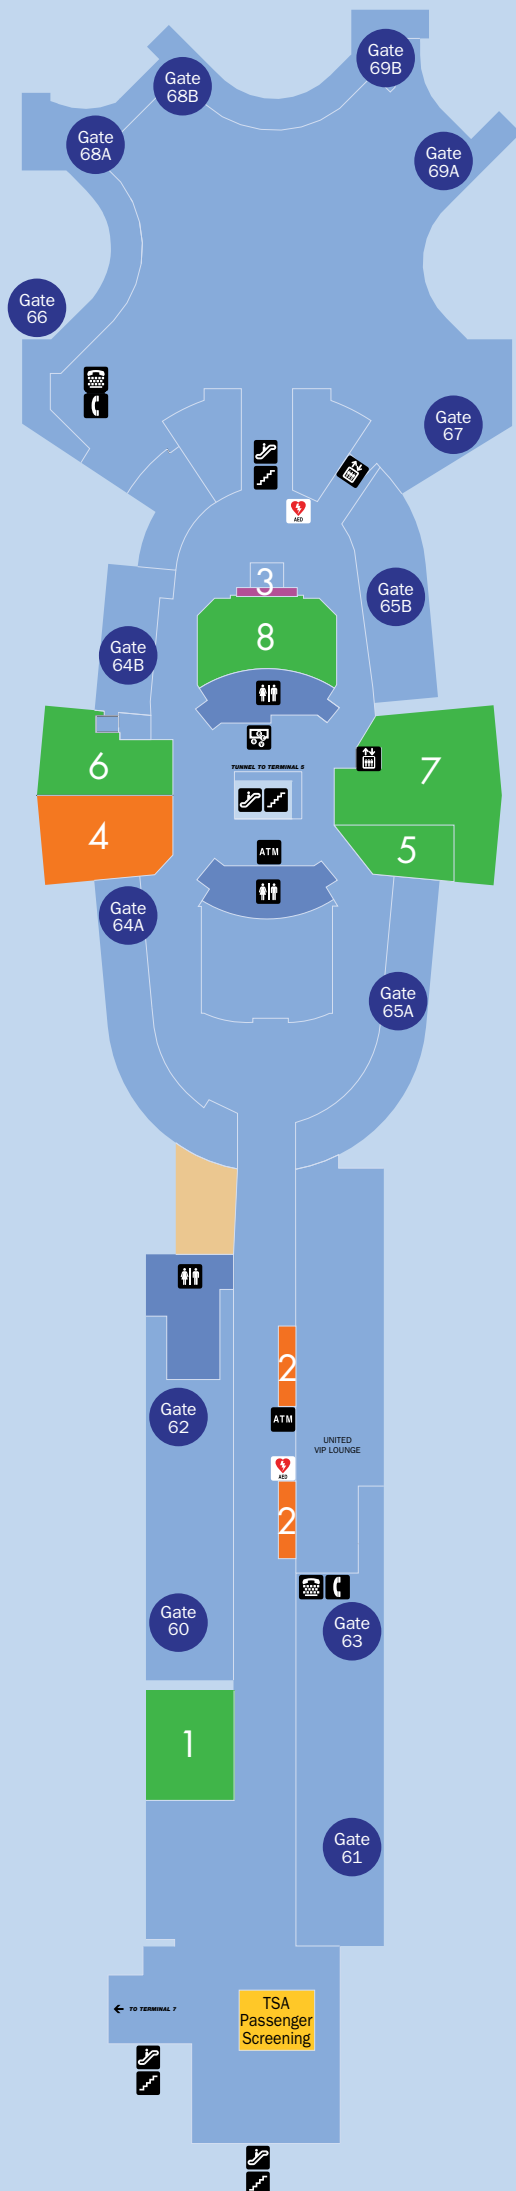

Welcome to Los Angeles International Airport

Terminal 6 Directory – Departures Level

DEPARTURES LEVEL

FOOD AND BEVERAGE

- 1 Food Court:**
 Jody Maroni's Sausage Kingdom
 Redondo Beach Brewing Co.
 5 Coffee Bean & Tea Leaf
 6 Monet's California Deli
 7 Ruby's Dinette
 8 Home Turf Sports Bar

SHOPPING

- 2 Jetway Express
 3 Duty Free Shoppers
 4 Hudson News

SERVICES

- Currency Exchange provided by ICE
- Wireless Internet provided by T-Mobile
- Internet Kiosks

ARRIVALS LEVEL

OTHER SERVICES

- Interactive Visitors Centers
- Luggage Carts provided by Smart Carte
- Travelers Aid

GROUND TRANSPORTATION

- Hotel & Parking Lot Shuttle
- Shared Ride Vans
- Taxi
- FlyAway, Buses & Long Distance Vans
- LAX Shuttle Buses
 Airline Connections - A Bus
 Parking Lot C - C Bus
 City Bus Center - C Bus
 Off-Airport Rental Car Terminal - C Bus
 Metro Station (Green Line) - G Bus
- Rental Car Shuttle

AIRLINE LOCATION

TERMINAL VERTICAL CIRCULATION