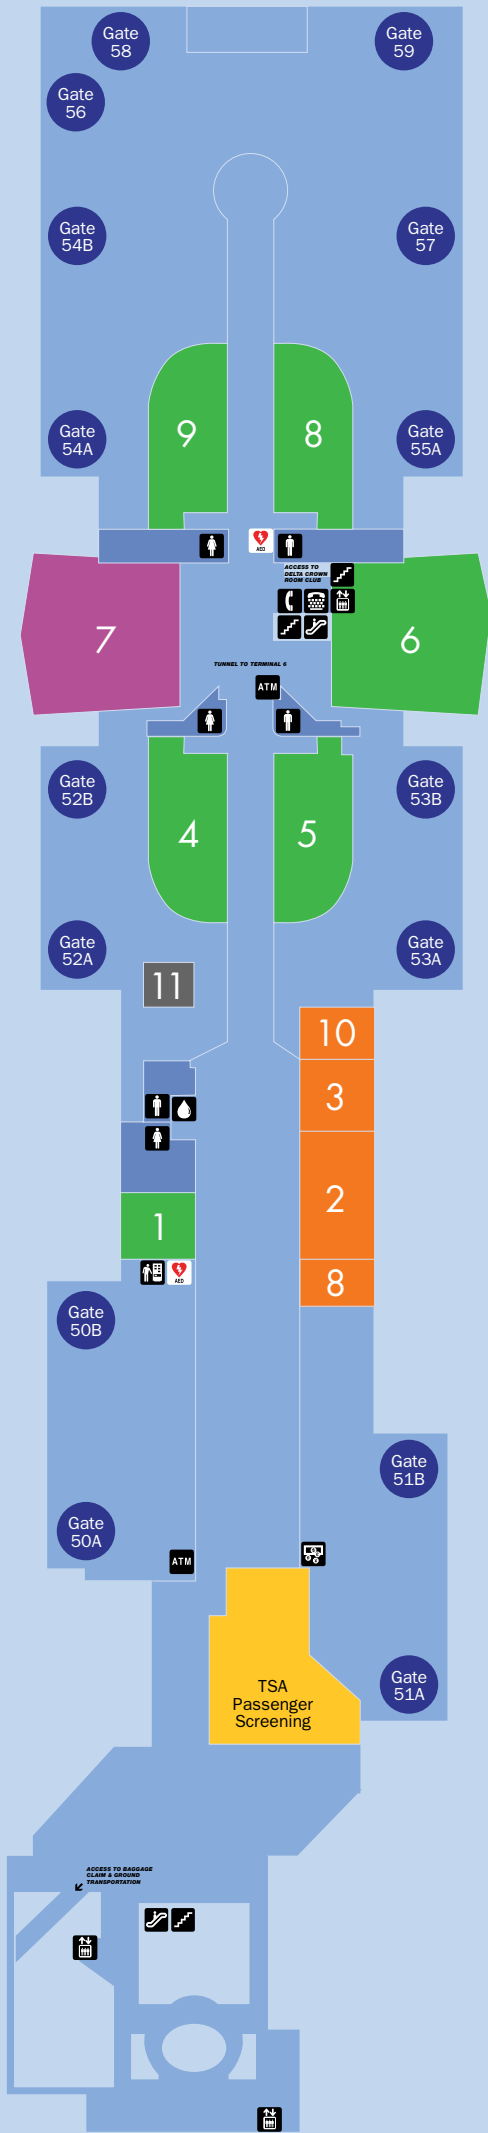

Welcome to Los Angeles International Airport

Terminal 5 Directory – Departures Level

DEPARTURES LEVEL

FOOD AND BEVERAGE

- Coffee Bean & Tea Leaf (Coming Soon)
- Lemonade (Coming Soon)
- Malibu Al's Beach Bar
- McDonald's
- Euro Coffee and Haagen Daz
- Skewers by Morimoto (Coming Soon)

ARRIVALS LEVEL

OTHER SERVICES

- Interactive Visitors Center
- Luggage Carts provided by Smart Carte
- Travelers Aid

GROUND TRANSPORTATION

- Hotel & Parking Lot Shuttle
- Shared Ride Vans
- Taxi
- FlyAway, Buses & Long Distance Vans
- LAX Shuttle Buses
 - Airline Connections - A Bus
 - Parking Lot C - C Bus
 - City Bus Center - C Bus
 - Off-Airport Rental Car Terminal - C Bus
 - Metro Station (Green Line) - G Bus
- Rental Car Shuttle

LEGEND

ATM	Currency Exchange	Escalator	Restroom - Women
Automated Retail	Defibrillator	Information (Travelers Aid)	Stairs
Baggage	Departure	Pay Phones	TDD Pay Phones
Car Rental	Elevator	Restroom - Men	Ticketing
			Water Vending

AIRLINE LOCATION

TERMINAL VERTICAL CIRCULATION