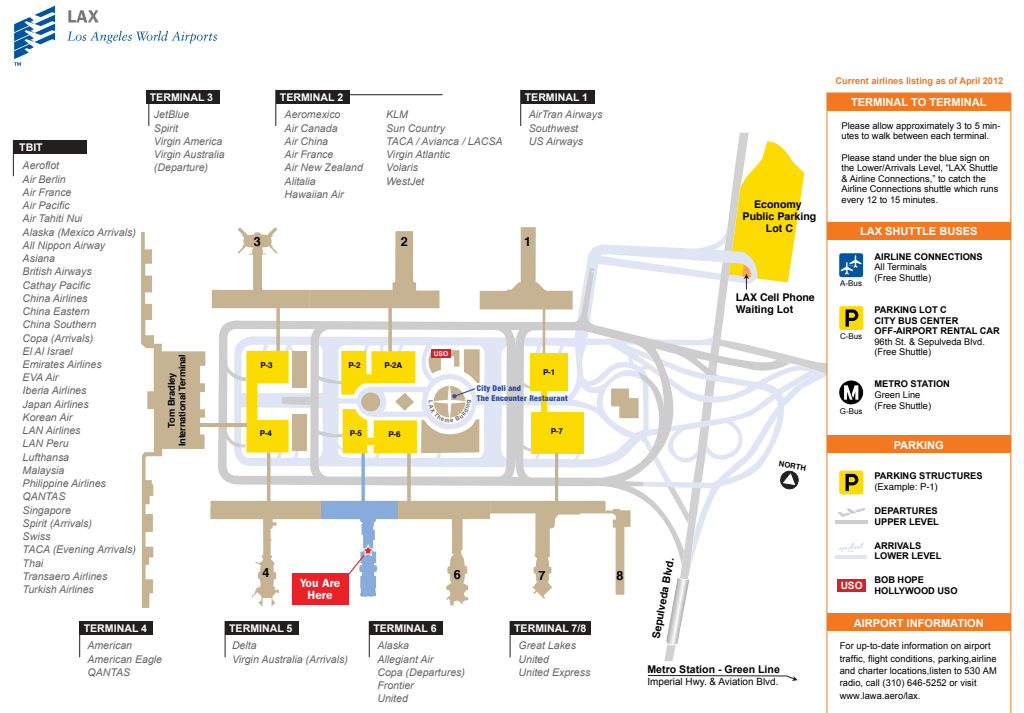

Welcome to Los Angeles International Airport

Terminal 5 Directory – Departures Level

DEPARTURES LEVEL

FOOD AND BEVERAGE

- Coffee Bean & Tea Leaf (Coming Soon)
- Lemonade (Coming Soon)
- Malibu Al's Beach Bar
- McDonald's
- Euro Coffee and Haagen Daz
- Skewers by Morimoto (Coming Soon)

ARRIVALS LEVEL

OTHER SERVICES

- Interactive Visitors Center
- Luggage Carts provided by Smart Carte
- Travelers Aid

GROUND TRANSPORTATION

- Hotel & Parking Lot Shuttle
- Shared Ride Vans
- Taxi
- FlyAway, Buses & Long Distance Vans
- LAX Shuttle Buses
 - Airline Connections - A Bus
 - Parking Lot C - C Bus
 - City Bus Center - C Bus
 - Off-Airport Rental Car Terminal - C Bus
 - Metro Station (Green Line) - G Bus
- Rental Car Shuttle

LEGEND

ATM	Currency Exchange	Escalator	Restroom - Women
Automated Retail	Defibrillator	Information (Travelers Aid)	Stairs
Baggage	Departure	Pay Phones	TDD Pay Phones
Car Rental	Elevator	Restroom - Men	Ticketing
			Water Vending

AIRLINE LOCATION

TERMINAL VERTICAL CIRCULATION