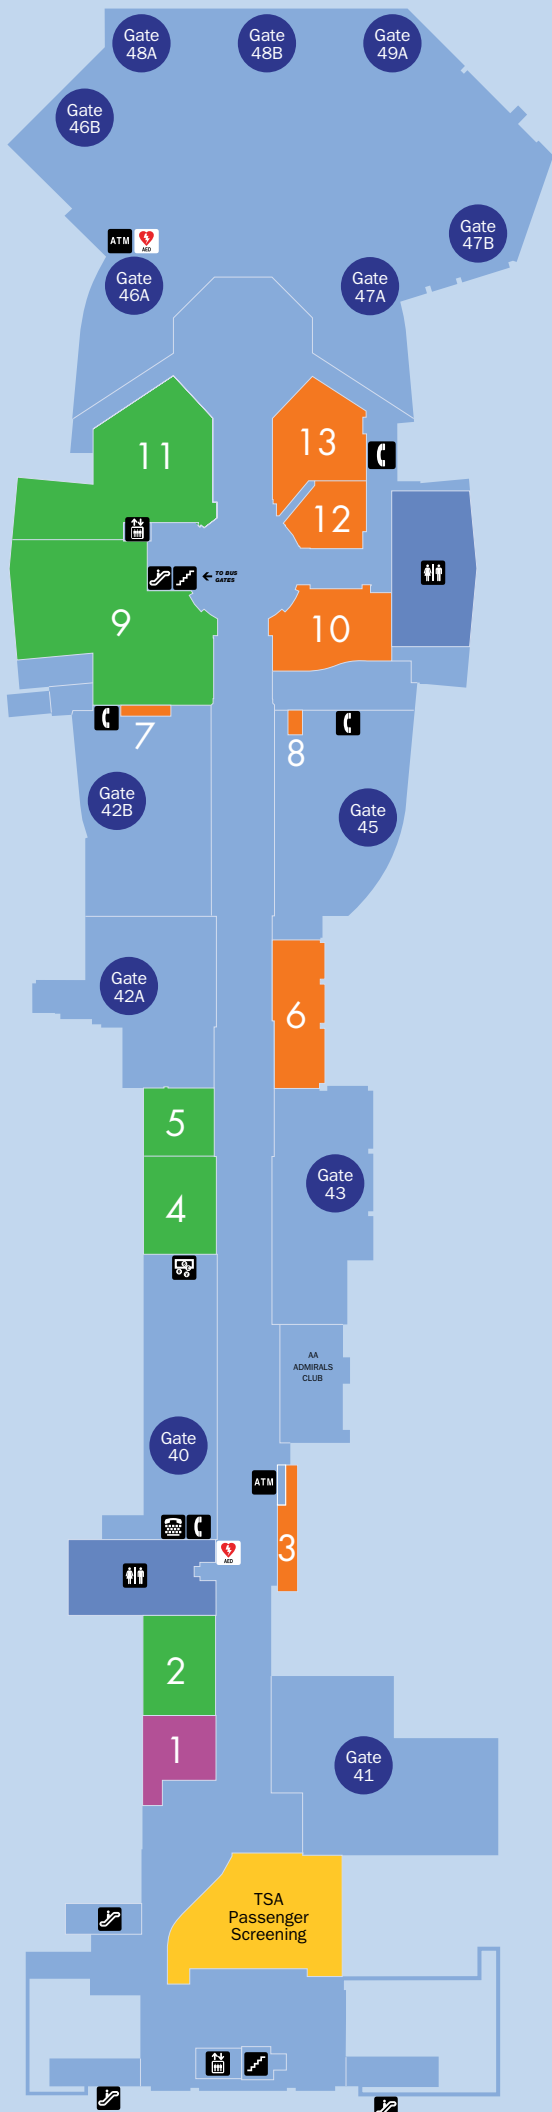

Welcome to Los Angeles International Airport

Terminal 4 Directory – Departures Level

DEPARTURES LEVEL

FOOD AND BEVERAGE

- 2 Brioche Doree
- 4 Starbucks
- 5 On The Border Mexican Grill & Cantina
- 9 Chili's Too
- 11 Burger King / Starbucks

ARRIVALS LEVEL

OTHER SERVICES

- Interactive Visitors Centers
- Luggage Carts provided by Smart Carte
- Traveler's Aid

GROUND TRANSPORTATION

- Hotel & Parking Lot Shuttle
- Shared Ride Vans
- Taxi
- FlyAway, Buses & Long Distance Vans
- LAX Shuttle Airline Connection
- Rental Car Shuttle

LEGEND

- | | | | |
|-------------------|------------------------------|------------------|----------------|
| ATM | Departure | Pay Phones | Stairs |
| Baggage | Elevator | Restroom - Men | TDD Pay Phones |
| Currency Exchange | Escalator | Restroom - Women | Ticketing |
| Defibrillator | Information (Traveler's Aid) | | |

AIRLINE LOCATION

TERMINAL VERTICAL CIRCULATION