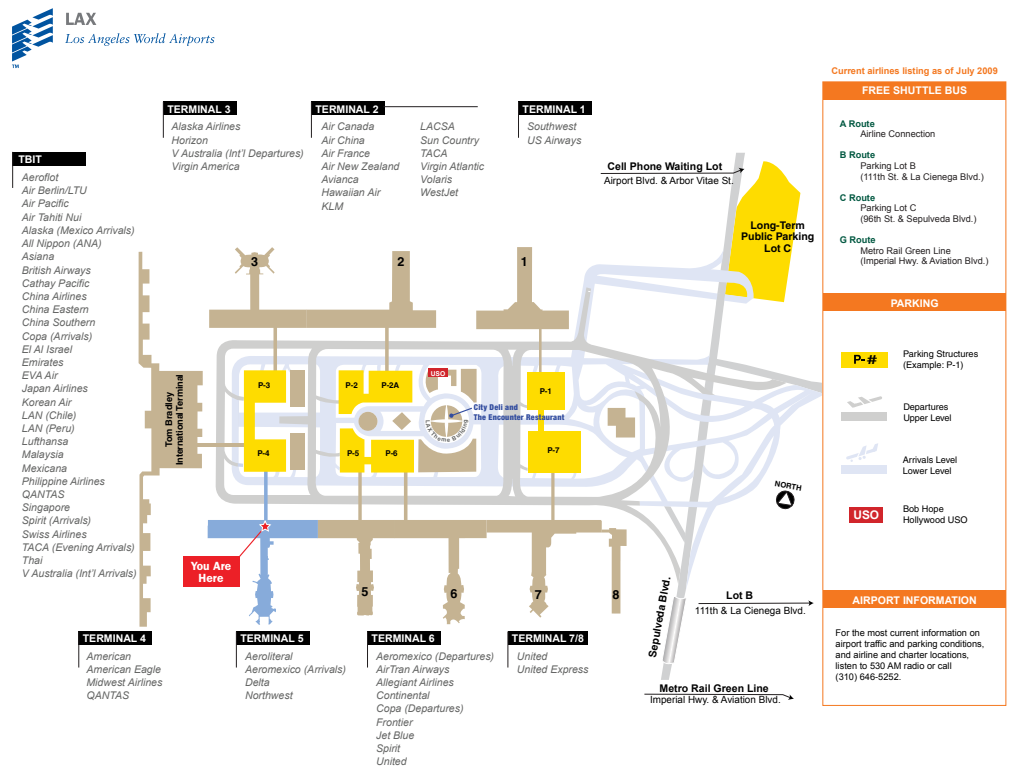

Welcome to Los Angeles International Airport

Terminal 4 Directory – Departures Level

DEPARTURES LEVEL

FOOD AND BEVERAGE

- 2 Brioche Doree
- 4 Starbucks
- 5 On The Border Mexican Grill & Cantina
- 9 Chili's Too
- 11 Burger King / Starbucks

ARRIVALS LEVEL

OTHER SERVICES

- Interactive Visitors Centers
- Luggage Carts provided by Smart Carte
- Traveler's Aid

GROUND TRANSPORTATION

- Hotel & Parking Lot Shuttle
- Shared Ride Vans
- Taxi
- FlyAway, Buses & Long Distance Vans
- LAX Shuttle Airline Connection
- Rental Car Shuttle

LEGEND

- | | | | |
|-------------------|------------------------------|------------------|----------------|
| ATM | Departure | Pay Phones | Stairs |
| Baggage | Elevator | Restroom - Men | TDD Pay Phones |
| Currency Exchange | Escalator | Restroom - Women | Ticketing |
| Defibrillator | Information (Traveler's Aid) | | |

AIRLINE LOCATION

TERMINAL VERTICAL CIRCULATION