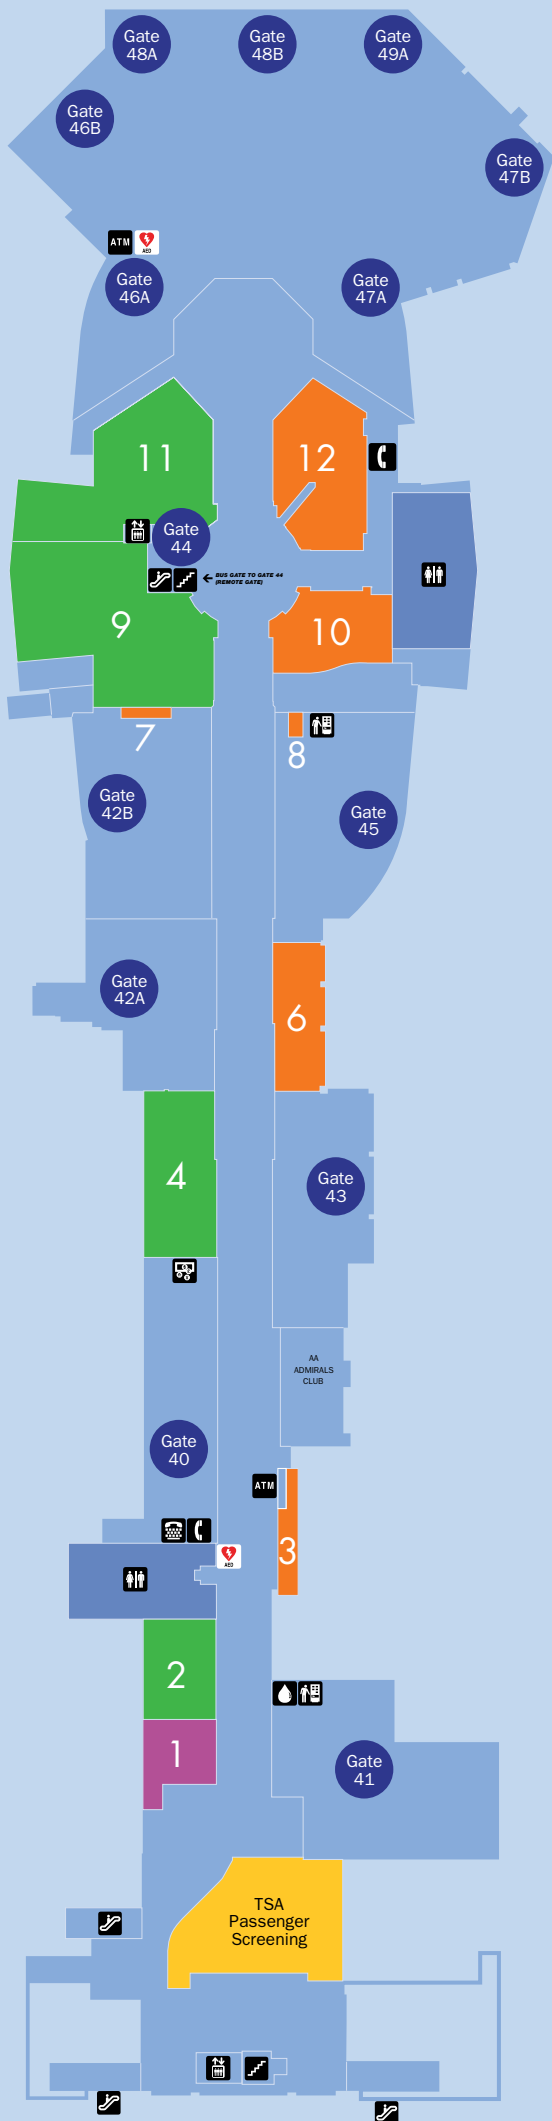

Welcome to Los Angeles International Airport

Terminal 4 Directory – Departures Level

DEPARTURES LEVEL

FOOD AND BEVERAGE

- 2 Brioche Doree
- 4 Sammy's Woodfired Pizza (Coming Soon)
- 9 Chili's Too
- 11 Burger King / Starbucks

ARRIVALS LEVEL

OTHER SERVICES

- Interactive Visitors Centers
- Luggage Carts provided by Smart Carte
- Travelers Aid
- Starbucks

GROUND TRANSPORTATION

- Hotel & Parking Lot Shuttle
- Shared Ride Vans
- Taxi
- FlyAway, Buses & Long Distance Vans
- LAX Shuttle Buses
 - Airline Connections - A Bus
 - Parking Lot C - C Bus
 - City Bus Center - C Bus
 - Off-Airport Rental Car Terminal - C Bus
 - Metro Station (Green Line) - G Bus
- Rental Car Shuttle

LEGEND

ATM	Currency Exchange	Escalator	Restroom - Women
Automated Retail	Defibrillator	Information (Travelers Aid)	Stairs
Baggage	Departure	Pay Phones	TDD Pay Phones
Car Rental	Elevator	Restroom - Men	Ticketing
			Water Vending

AIRLINE LOCATION

TERMINAL VERTICAL CIRCULATION