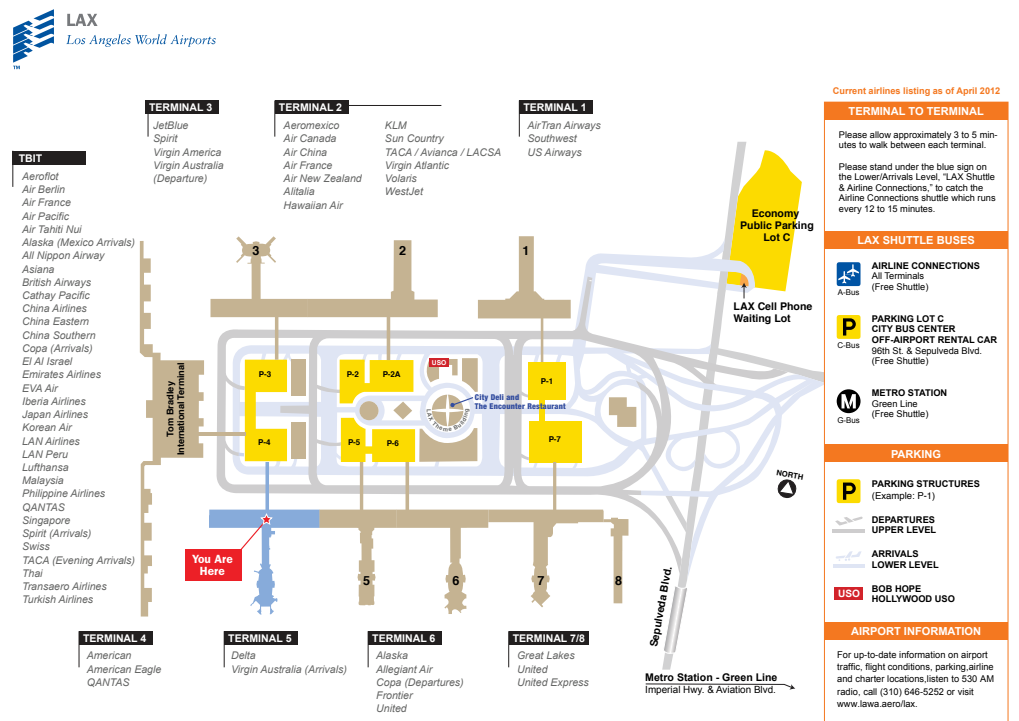

Welcome to Los Angeles International Airport

Terminal 4 Directory – Departures Level

DEPARTURES LEVEL

FOOD AND BEVERAGE

- 2 Brioche Doree
- 4 Sammy's Woodfired Pizza (Coming Soon)
- 9 Chili's Too
- 11 Burger King / Starbucks

ARRIVALS LEVEL

OTHER SERVICES

- Interactive Visitors Centers
- Luggage Carts provided by Smart Carte
- Travelers Aid
- Starbucks

GROUND TRANSPORTATION

- Hotel & Parking Lot Shuttle
- Shared Ride Vans
- Taxi
- FlyAway, Buses & Long Distance Vans
- LAX Shuttle Buses
 - Airline Connections - A Bus
 - Parking Lot C - C Bus
 - City Bus Center - C Bus
 - Off-Airport Rental Car Terminal - C Bus
 - Metro Station (Green Line) - G Bus
- Rental Car Shuttle

LEGEND

ATM	Currency Exchange	Escalator	Restroom - Women
Automated Retail	Defibrillator	Information (Travelers Aid)	Stairs
Baggage	Departure	Pay Phones	TDD Pay Phones
Car Rental	Elevator	Restroom - Men	Ticketing
			Water Vending

AIRLINE LOCATION

TERMINAL VERTICAL CIRCULATION