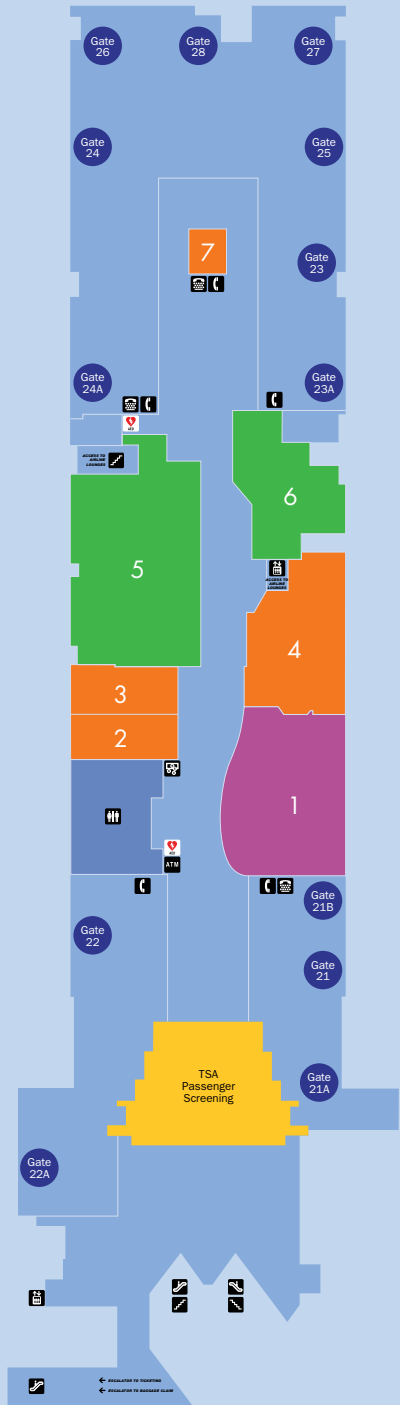

## Terminal 2 Directory – Departures Level

### DEPARTURES LEVEL

#### FOOD AND BEVERAGE

- 5 Food Court:**  
 La Brea Bakery  
 Burger King  
 L.A. Roadhouse Route 66  
 Starbucks
- 6 Wolfgang Puck Express**

### AIRLINE LOCATION