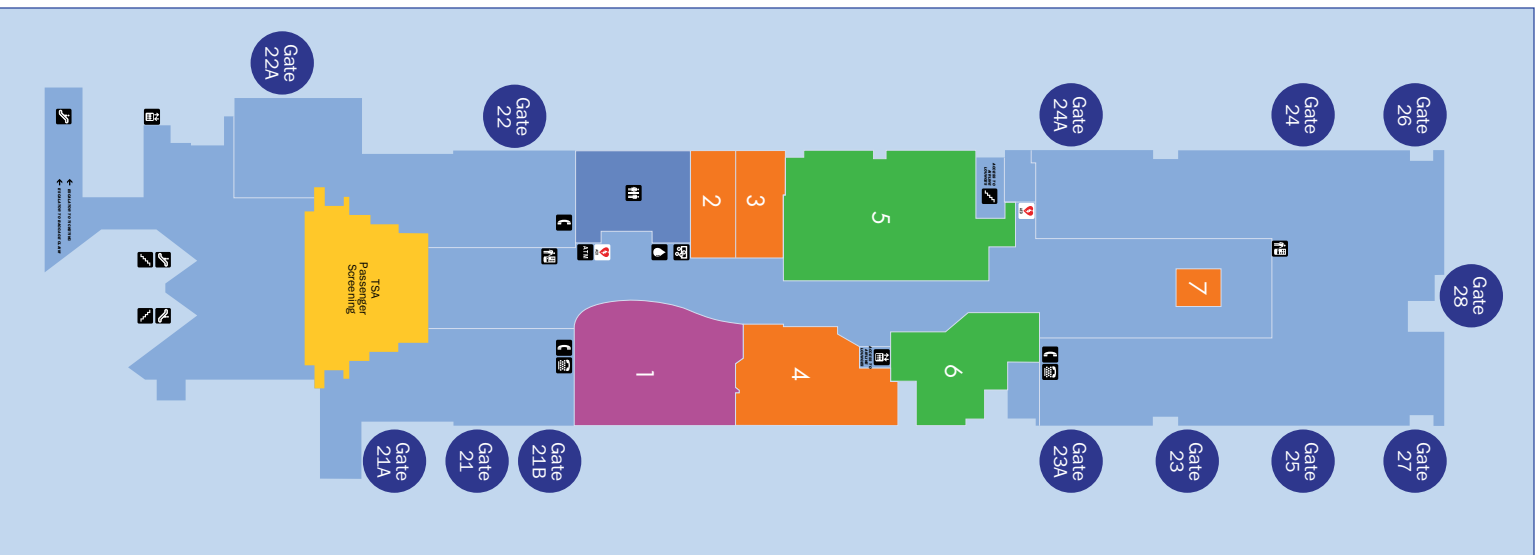

Welcome to Los Angeles International Airport

Terminal 2 Directory – Departures Level

DEPARTURES LEVEL

FOOD AND BEVERAGE

1. **5 Food Court:**
   La Brea Bakery
   Burger King
   Nate'n Al Delicatessen
   Starbucks
   Wolfgang Puck Express

SHOPPING

1. Duty Free Shoppers
2. Flight Time
3. Pacific Coast Traders
4. I Love L.A.
5. Jetway Express

SERVICES

- Currency Exchange provided by ICE
- Wireless Internet provided by T-Mobile
- Internet Kiosks

ARRIVALS LEVEL

OTHER SERVICES

- Currency Exchange provided by ICE
- Interactive Visitors Centers
- Luggage Carts provided by Smart Carte
- Travelers Aid
- Hudson News
- Starbucks

GROUND TRANSPORTATION

- Hotel & Parking Lot Shuttle
- Shared Ride Vans
- Taxi
- FLYaway, Buses & Long Distance Vans
- LAX Shuttle Buses
- Airline Connections - A Bus
- Parking Lot C & City Bus Center - C Bus
- Off-Airport Rental Car Terminal - C Bus
- Metro Station (Green Line) - G Bus
- Rental Car Shuttle