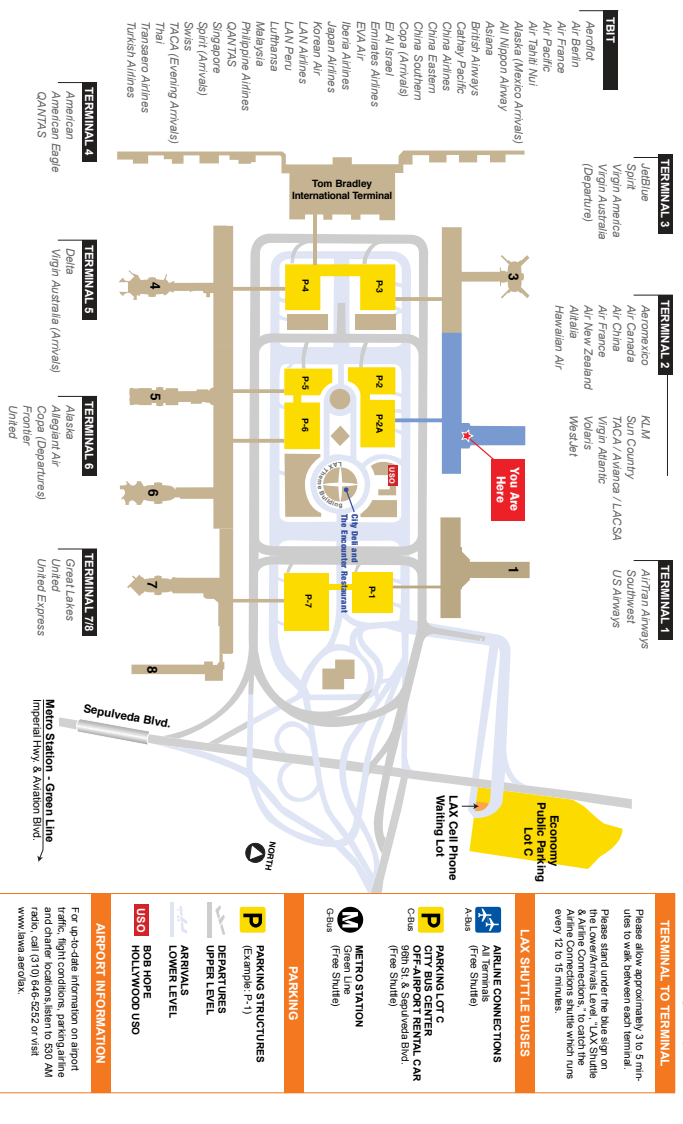

AIRLINE LOCATION

TERMINAL TO TERMINAL

LAX SHUTTLE BUSES

- AIRLINE CONNECTIONS
- ALTA
- ALTA
- ALTA

PARKING LOT C

- FREE SHUTTLE
- FREE SHUTTLE
- FREE SHUTTLE

METRO STATION

- FREE SHUTTLE
- FREE SHUTTLE
- FREE SHUTTLE

PARKING

- PARKING STRUCTURES
- DEPARTURES
- UPPER LEVEL
- LOWER LEVEL
- ARRIVALS
- BOB HOPE
- HOLLYWOOD
- USO

AIRPORT INFORMATION