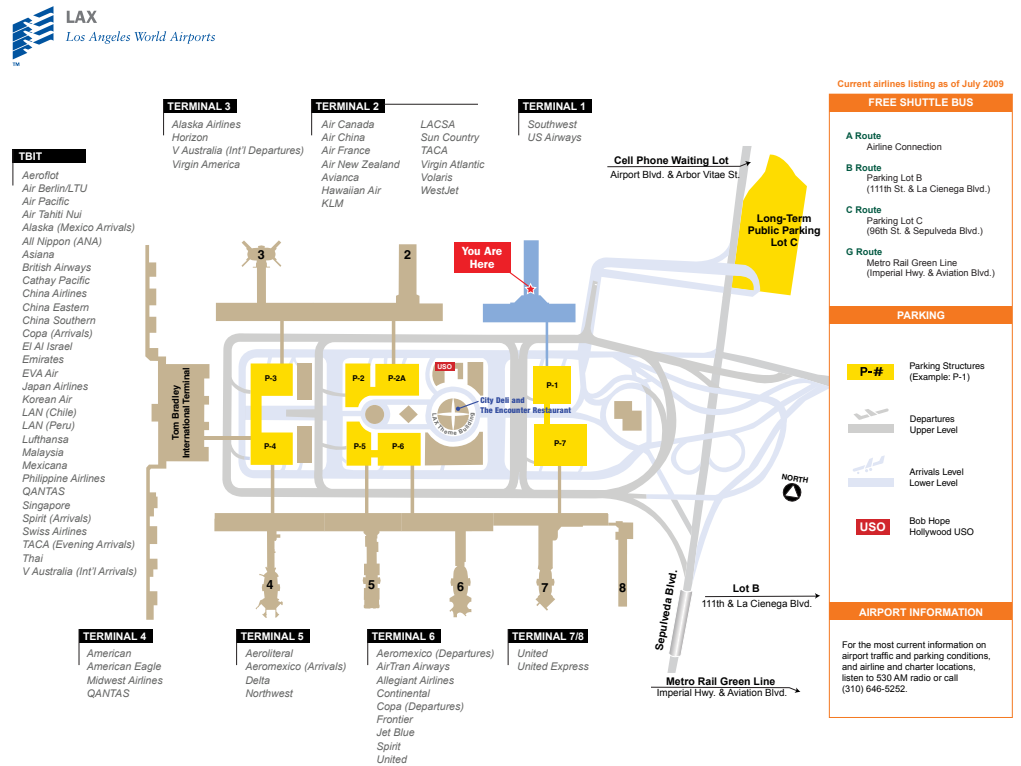

Welcome to Los Angeles International Airport

Terminal 1 Directory – Departures Level

DEPARTURES LEVEL

FOOD AND BEVERAGE

- 1 Food Court**
 Starbucks
 California Pizza Kitchen ASAP
 La Brea Bakery
 California Crush
 Gordon Biersch Brewery
- 3 Backlot Deli**
5 McDonald's
8 Camacho's Café
10 Home Turf Bar Sports Bar
11 Starbucks

ARRIVALS LEVEL

OTHER SERVICES

- Interactive Visitors Centers
- Luggage Carts provided by Smart Carte
- Traveler's Aid
- **Hudson News**

GROUND TRANSPORTATION

- Hotel & Parking Lot Shuttle
- Shared Ride Vans
- Taxi
- FlyAway, Buses & Long Distance Vans
- LAX Shuttle Airline Connection
- Rental Car Shuttle

LEGEND

- | | | | |
|-------------------|---------------|------------------------------|----------------|
| ATM | Defibrillator | Information (Traveler's Aid) | Stairs |
| Baggage | Departure | Pay Phones | TDD Pay Phones |
| Car Rental | Elevator | Restroom - Men | Ticketing |
| Currency Exchange | Escalator | Restroom - Women | |

AIRLINE LOCATION

TERMINAL VERTICAL CIRCULATION