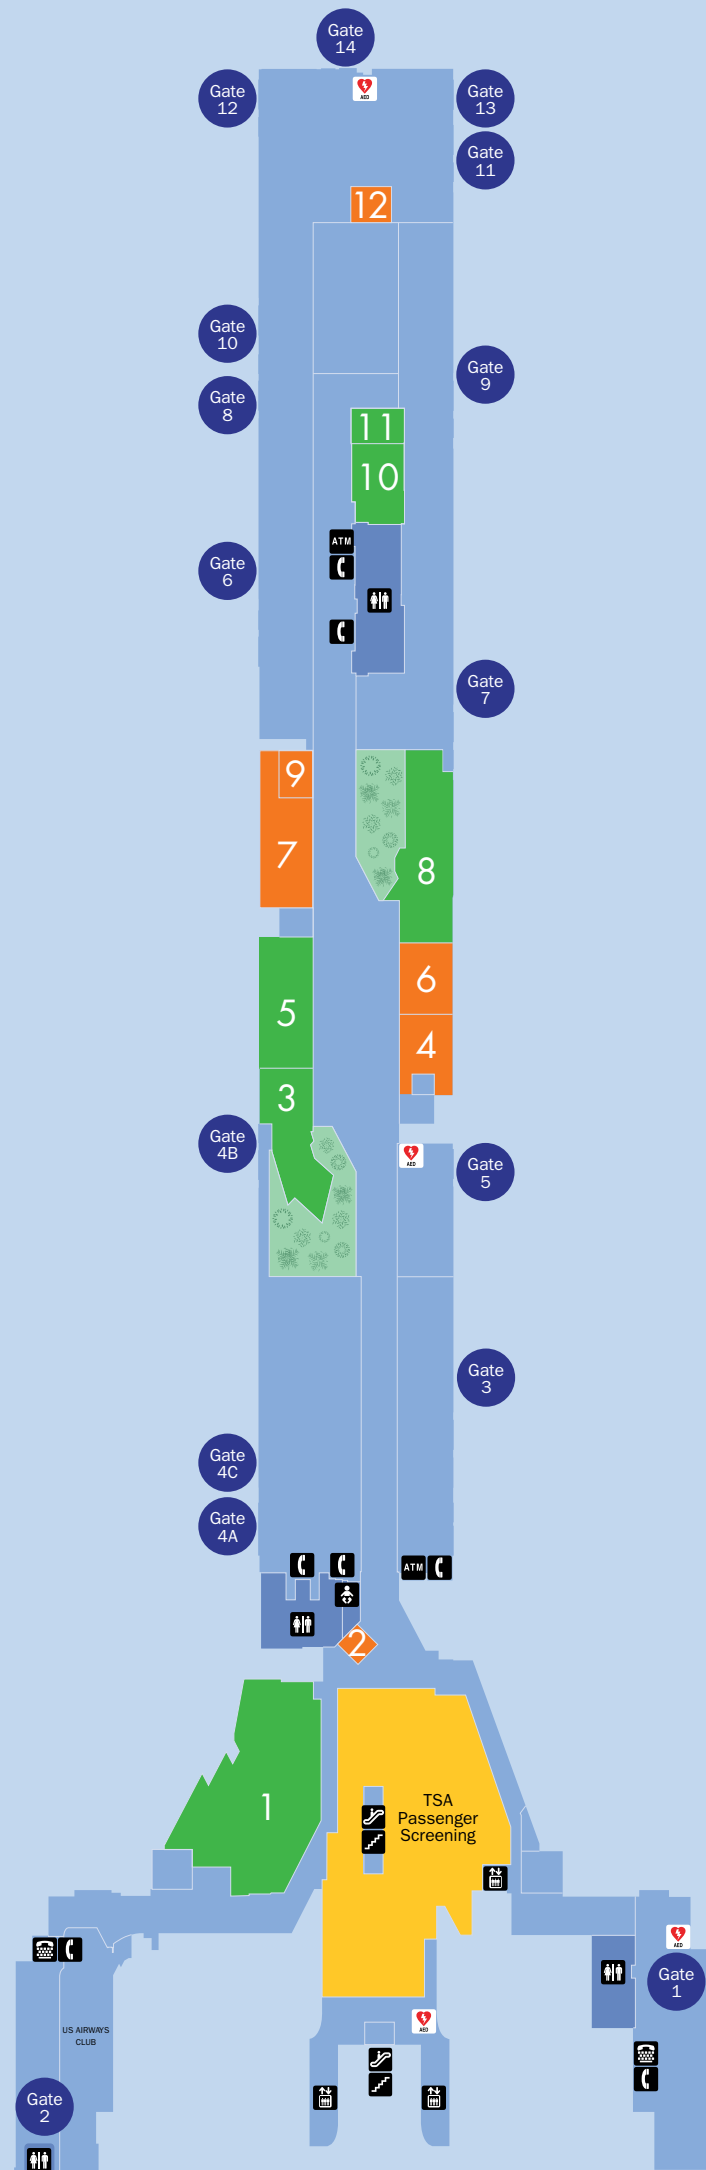

Welcome to Los Angeles International Airport

Terminal 1 Directory – Departures Level

DEPARTURES LEVEL

FOOD AND BEVERAGE

- 1 Food Court**
 Starbucks
 California Pizza Kitchen ASAP
 La Brea Bakery
 California Crush
 Gordon Biersch Brewery
- 3 Backlot Deli**
5 McDonald's
8 Camacho's Café
10 Home Turf Bar Sports Bar
11 Starbucks

ARRIVALS LEVEL

OTHER SERVICES

- Interactive Visitors Centers
- Luggage Carts provided by Smart Carte
- Traveler's Aid
- **Hudson News**

GROUND TRANSPORTATION

- Hotel & Parking Lot Shuttle
- Shared Ride Vans
- Taxi
- FlyAway, Buses & Long Distance Vans
- LAX Shuttle Airline Connection
- Rental Car Shuttle

LEGEND

- | | | | |
|-------------------|---------------|------------------------------|----------------|
| ATM | Defibrillator | Information (Traveler's Aid) | Stairs |
| Baggage | Departure | Pay Phones | TDD Pay Phones |
| Car Rental | Elevator | Restroom - Men | Ticketing |
| Currency Exchange | Escalator | Restroom - Women | |

AIRLINE LOCATION

TERMINAL VERTICAL CIRCULATION