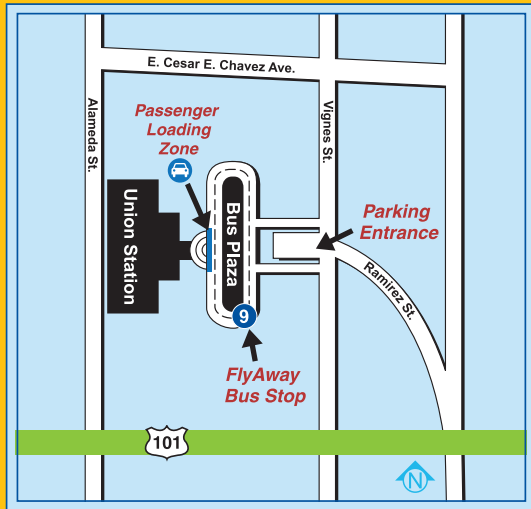

# LAX FlyAway®

Convenient Non-Stop Bus  
Service to LAX

*Los Angeles County Service Locations:  
Union Station ■ Van Nuys ■ Westwood*

# UNION STATION

**Location:** The LAX FlyAway® service operates from Bus Stop 9 at the Patsaouras Transit Plaza at Union Station. Enter on Vignes Street. The FlyAway® ticket kiosk is on the south end of the plaza opposite Bus Stop 9.

**Passenger Drop-Off/Pick-Up:** Motorists entering the Plaza should **turn right** and proceed counterclockwise around the plaza to the designated loading zone area on the west side of the loop. Vehicles can only stop to drop-off or pick-up passengers in this area located between the 'Passenger Loading Zone' signs on the brick pillars to the left and right of the glass entrance doors to Union Station. **Stopping is not allowed at any other location in the Plaza.**

**Tickets:** Union Station FlyAway® only accepts cash, Mastercard or Visa debit or credit cards for ticket purchases

**Parking:** Parking is available in the Parking Garage located under the bus plaza. The entrance is on Vignes Street. Daily rate is \$6, with a 30-day limit.