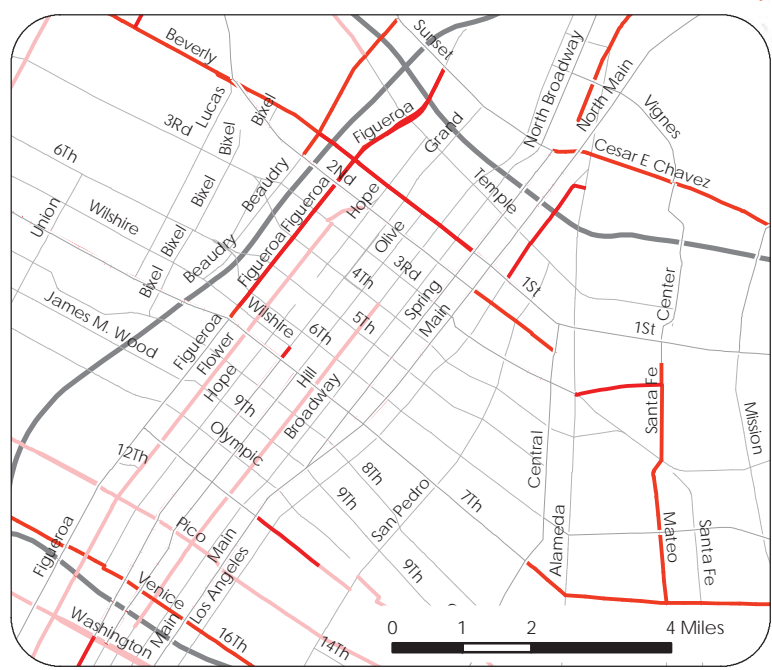

DOWNTOWN LOS ANGELES

BICYCLE LANE NETWORK
Map D2

- Tier 2 Bicycle Lane
- Tier 3 Bicycle Lane
- Arterials
- Freeways
- City of Los Angeles Boundary